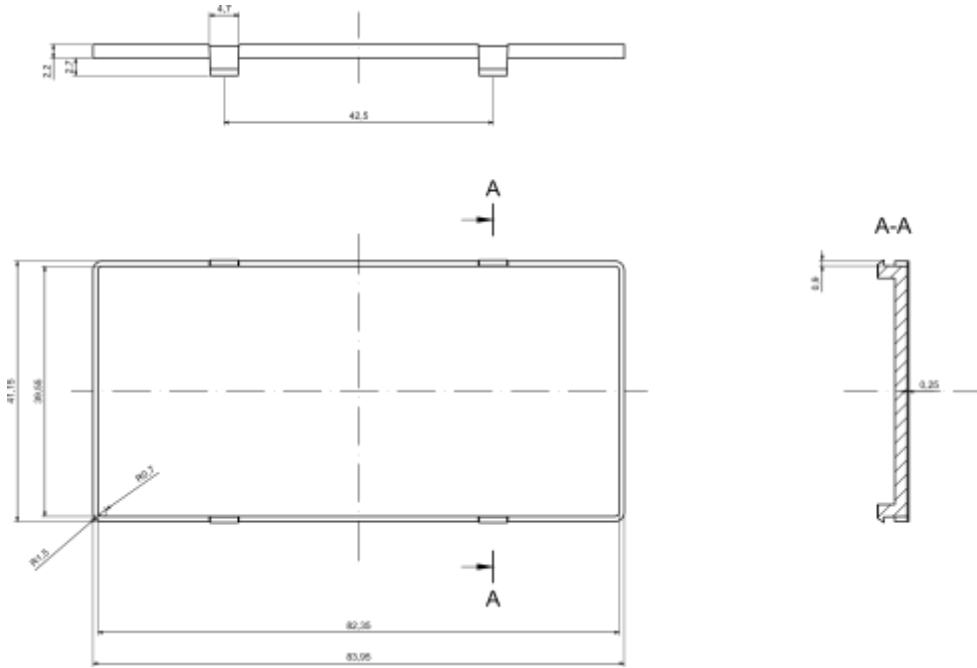

Datasheet

RS PRO Accessories for DIN rail

Stock number: 2069077

EN

Product Details

Transparent filter made of ABS for ZD1005 enclosure.

Features and Benefits

- Transparent ABS filter
- Easy customization

rspro.com

| | |
|--------------------|-----------------|
| Category | Accessories |
| Type | Full |
| Material | ABS |
| Height | 4.9 mm |
| Width | 41.2 mm |
| Length | 84.0 mm |
| Color | Transparent (p) |
| Standards Met | RoHS Compliant |
| Certificate number | |