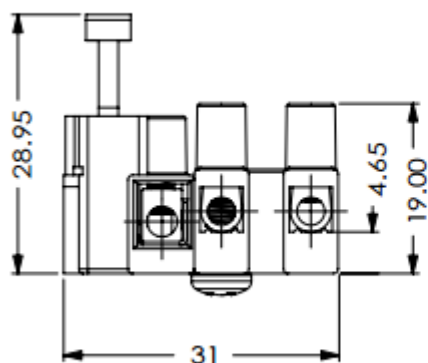

Datasheet
Stock No: 122-5193

ENGLISH

Fused Terminal Block, 3 Pole, PA 6.6

Description

Fused terminal block, 3 pole
Rated at 450V, 15A
Fixing via earthing screw
Easily removable fuse holder
Housing: PA 6.6
Washer and fuse not included

All dimensions mm