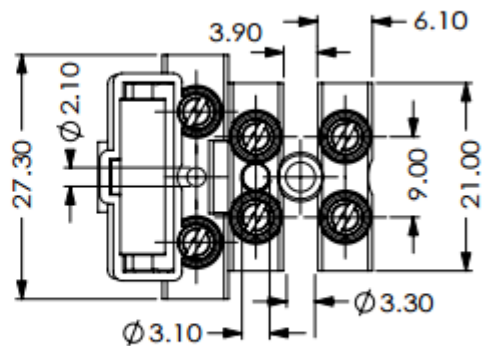

Datasheet
Stock No: 122-5193

ENGLISH

Fused Terminal Block, 3 Pole, PA 6.6

Description

Fused terminal block, 3 pole
Rated at 450V, 15A
Fixing via earthing screw
Easily removable fuse holder
Housing: PA 6.6
Washer and fuse not included

All dimensions mm