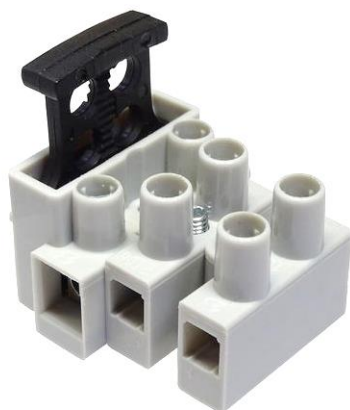

Datasheet
Stock No: 122-5193

ENGLISH

Fused Terminal Block, 3 Pole, PA 6.6

Description

Fused terminal block, 3 pole
Rated at 450V, 15A
Fixing via earthing screw
Easily removable fuse holder
Housing: PA 6.6
Washer and fuse not included

All dimensions mm