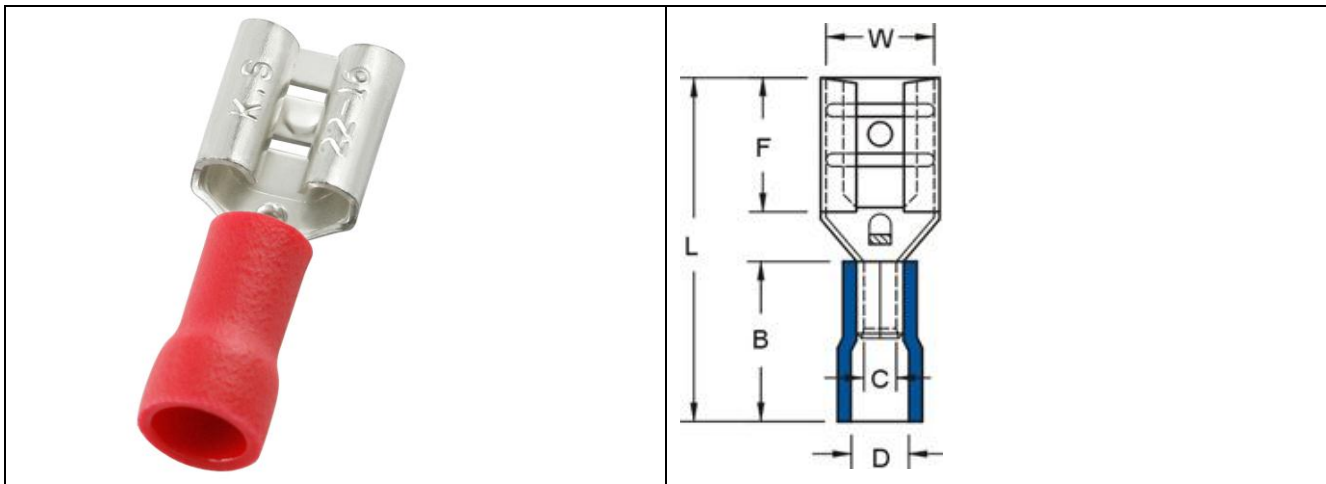

Datasheet

RS PRO VINYL-INSULATED FEMALE DISCONNECTORS

Stock number: 178-8328

MAXIMUM ELECTRIC CURRENT:

A.W.G.	22	20	18	16
AMP.	3	4	7	10

MAXIMUM ELECTRICAL RATING: 75° C 300 VOLTS MAX.

INSULATION MATERIAL: VINYL

TERMINAL MATERIAL: BRASS

INSULATION COLOR: RED

TERMINAL BARREL I.D.: C=1.7MM

WIRE RANGE A.W.G. mm ²	ITEM NO.	NEMA TAB	DIMENSION inch(mm)					
			W	F	L	B	D	T
22-16 A.W.G. 0.5-1.5 mm ²	<input type="checkbox"/> 178-8328	.032X.250 (0.8X6.35)	0.26 6.6	0.295 7.5	0.807 20.5	0.394 10	0.157 4.000	0.016 0.4