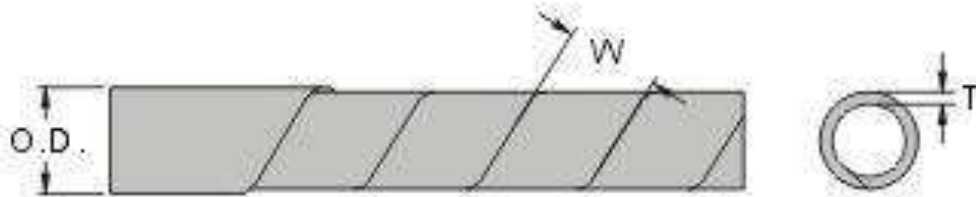

3. Fix ends of band with KSS cable ties and spiral wire bundles in clockwise direction to complete works.
4. Expand spiral range almost without limit.

- An economical way of cable binding. Easily applied to electric harness, cables and wire bundles. Cut-to-fit versatility in convenient roll-form.
- A reverse design is available.

O.D. As Production
(Befor cut in length)
Standard Design

Unit: mm

RS ITEM NO.	O.D.	T	W	Wrapping Range	Color	Packing
2044426	6	0.6	7.4	4~25	Black	100 FT (30.5M) / Roll
2044424	6	0.6	7.4	4~25	Natural	

Unit: mm

RS ITEM NO.	O.D.	T	W	Wrapping Range	Color	Packing
2044417	19	1.2	19.2	15~50	Natural	100 FT (30.5M) / Roll
2044425	19	1.2	19.2	15~50	Black