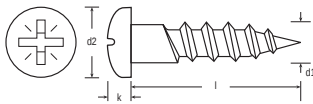

ENGLISH

Datasheet

Recessed Round Stainless Steel A2-304 Woodscrew to DIN 7996

RS Stock No **1443517**
Size **4.0 x 30mm**

d1	(No. 4) 3.0mm	(No. 6) 3.5mm	(No. 8) 4.0mm	(No. 10) 5.0mm	(No. 12) 5.5mm
d2	6	7	8	10	11
k	2.1	2.35	2.8	3.5	3.8
Recess No.	1	2	2	2	3

Please view our full range listing below

RS Stock No	Size (mm)
4833012	3.5 x 20
4833220	4.0 x 25
1443517	4.0 x 30
4833236	4.0 x 40
1443518	4.0 x 50
1443519	5.0 x 25
1443520	5.0 x 30
4833242	5.0 x 40
1443521	5.0 x 50
1443522	5.0 x 65
1443523	5.0 x 75