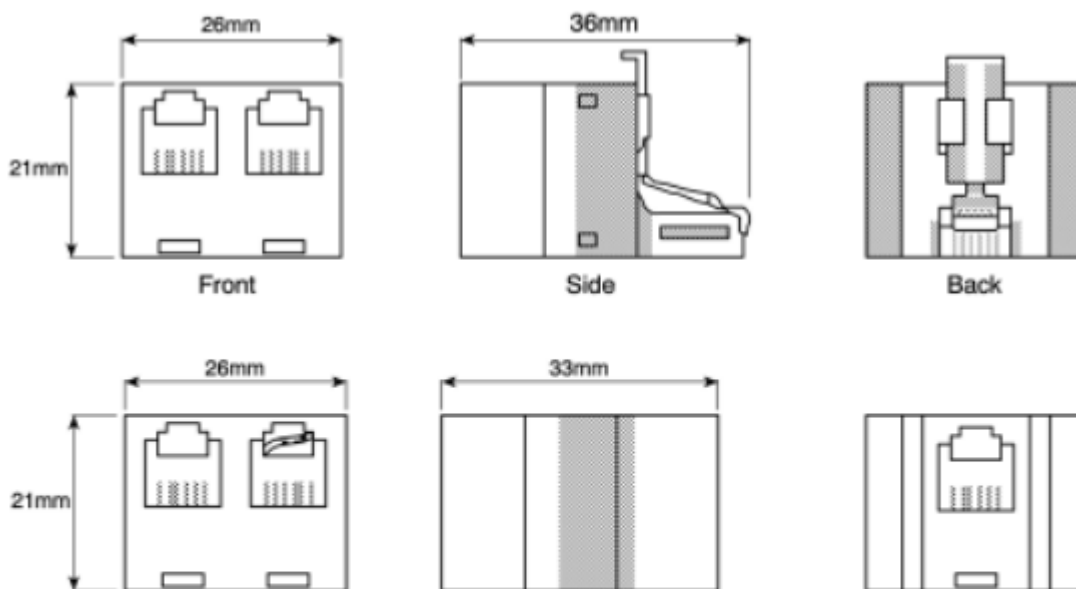

General Specifications

Type	Adapter
Interface Type	RJ45
Number of Ports	2
Wiring Configuration	Straight Through
Colour	Cream
Contact plating	Gold Over Nickel
Housing Material	ABS Resin UL 94 V-0
Contact Material	Phosphor Bronze
Application	Two port RJ45 adapters are used in a wide range of applications to provide an extension for RJ45 cables, allowing you to easily connect two together. For simple network applications, the adapters can also be used to connect a single network connection and internet telephone cable.

Mechanical Specifications

Length	21mm
Width	26mm
Depth	36mm

Approvals

Compliance/Certifications

UL 94 V-0/ 2011/65/EU and 2015/863

Technical information

Body material: ABS Resin UL94 V-0
Colour: Cream
Contacts: Phosphor Bronze
Contact plating: Gold over Nickel