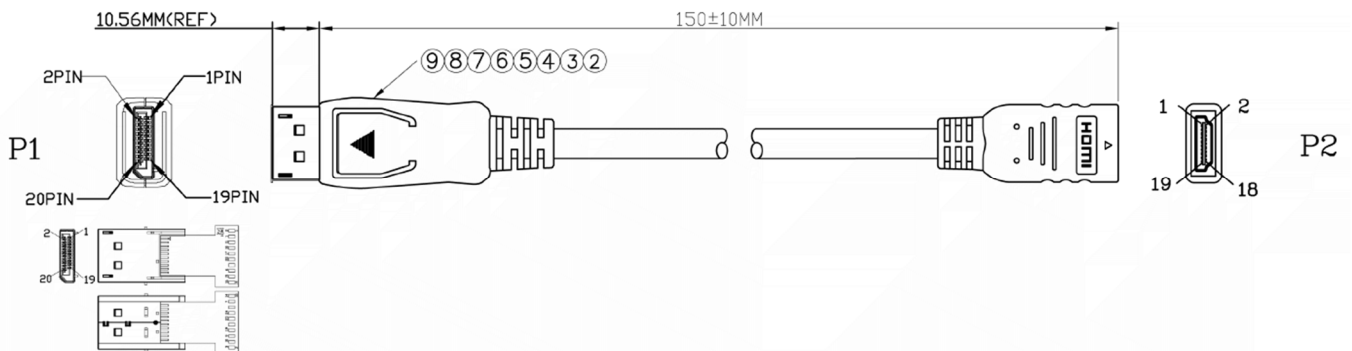

Datasheet

RS PRO 15 cm DisplayPort Male to HDMI Female Adapter - White

Stock number: 182-8899

EN

Our RS PRO 15 cm DisplayPort to HDMI adapter comes with a latching, 20 pin male DP connector.

The connector hoods are made from white PVC and come with dust caps to protect the connectors. On top of the connector is the latch release and a strain relief on the end of the hood to support the cable.

HDMI is possibly the most common display connection on the market which can be found on devices ranging from PC's, Bluray players, games consoles and more.

| | |
|---|---|
| 9 | DP TRANSPARENT DUST |
| 8 | DISPLAY PORT M ABS BOTTOM SHELL Color: White |
| 7 | DisplayPort M ABS TOP SHELL Color: White |
| 6 | ∅ 1.5 H.S.T 16mm |
| 5 | ∅ 2.0 H.S.T 10mm |
| 4 | ∅ 1.0 H.S.T 10mm |
| 3 | PVC 45P COLOR: White |
| 2 | DP (DP TO HDMI NXP) PCB+SMT+Soloder (shell nickel plated) |
| 1 | HDMI F TO F 30AWG Nickel plated color:White L=0.31MM |