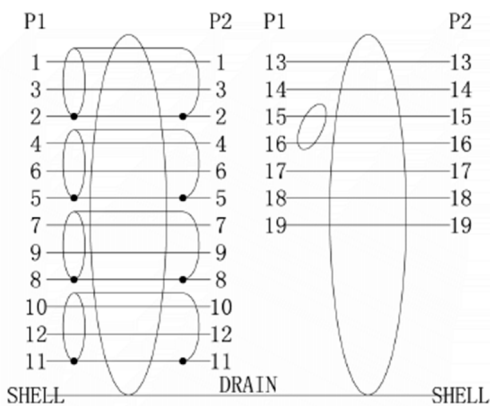

Datasheet

RS PRO 15 cm DisplayPort Male to HDMI Female Adapter - White

Stock number: 182-8899

EN

Our RS PRO 15 cm DisplayPort to HDMI adapter comes with a latching, 20 pin male DP connector.

The connector hoods are made from white PVC and come with dust caps to protect the connectors. On top of the connector is the latch release and a strain relief on the end of the hood to support the cable.

HDMI is possibly the most common display connection on the market which can be found on devices ranging from PC's, Bluray players, games consoles and more.

| | |
|---|---|
| 9 | DP TRANSPARENT DUST |
| 8 | DISPLAY PORT M ABS BOTTOM SHELL Color: White |
| 7 | DisplayPort M ABS TOP SHELL Color: White |
| 6 | ∅ 1.5 H.S.T 16mm |
| 5 | ∅ 2.0 H.S.T 10mm |
| 4 | ∅ 1.0 H.S.T 10mm |
| 3 | PVC 45P COLOR: White |
| 2 | DP (DP TO HDMI NXP) PCB+SMT+Soloder (shell nickel plated) |
| 1 | HDMI F TO F 30AWG Nickel plated color:White L=0.31MM |