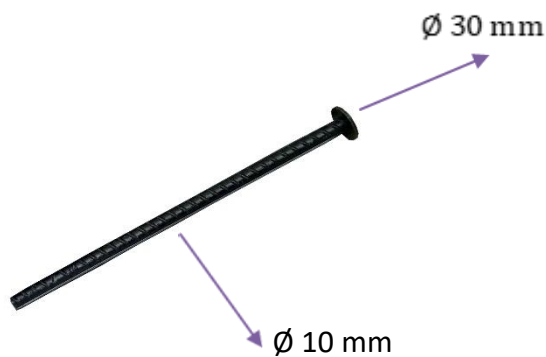

Specifications :

- Chisel point