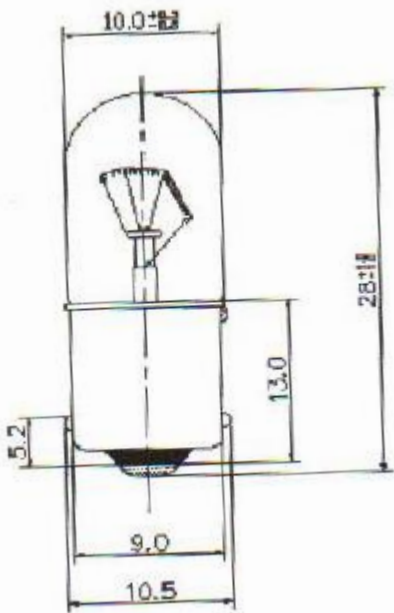

Datasheet

Red Filament Indicator Lamp

RS Stock number [655-9019](#)

Dimensions: (mm)

Structure		Design Characteristics	
Bulb Type	T3 ¼ clear	Voltage	24V
Bulb Diameter	Ø10.5max	Amperage	120mA±10%
Length	29.0Max	Gas Type	Neon gas-filled
Base Type	Ba9s	Life Hours	3000hrs
		Luminous Flux	12Lm±20%