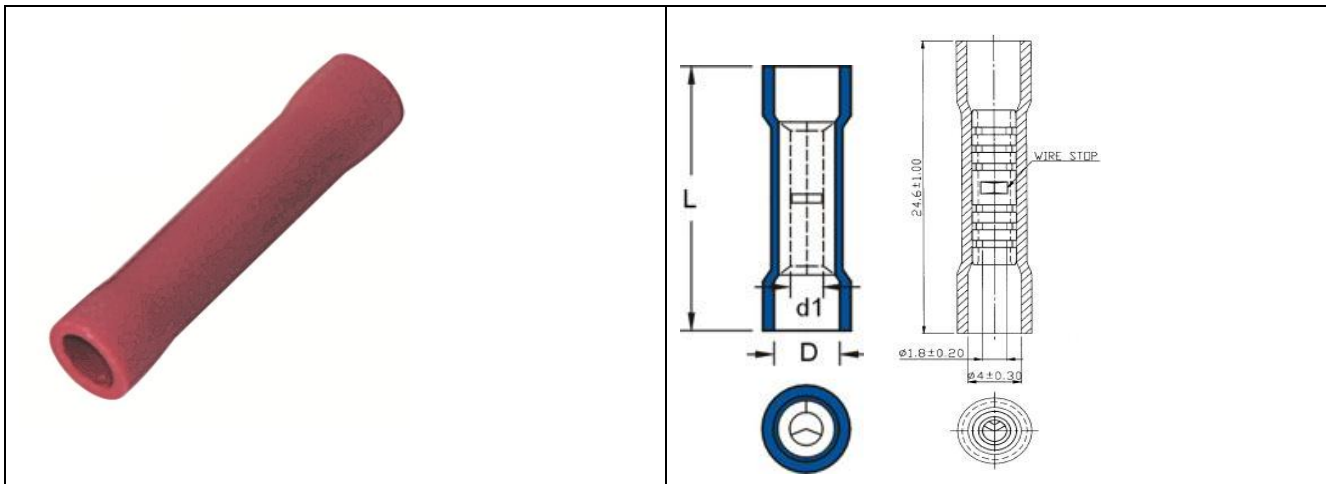

Datasheet

RS PRO VINYL-INSULATED BUTT SPLICE CONNECTORS

Stock number: 178-7224

MAXIMUM ELECTRIC CURRENT:

A.W.G.	22	20	18	16
AMP.	9	12	17	18

MAXIMUM ELECTRICAL RATING: 75° C 300 VOLTS MAX.

INSULATION MATERIAL: VINYL (PVC)

TERMINAL MATERIAL: COPPER

INSULATION COLOR: RED

WIRE RANGE A.W.G. mm ²	ITEM NO.	DIMENSION inch(mm)			MATERIAL
		L	D	d1	
22-16 A.W.G. 0.5-1.5 mm ²	178-7224	0.969 24.6	0.157 4.000	0.71 1.8	COPPER PLATE