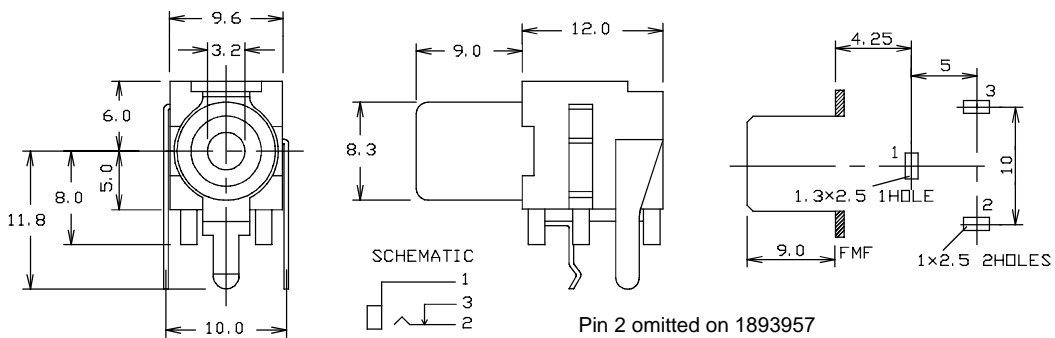

Datasheet

Stock No. 1893957

RS PRO RCA PHONO CONNECTORS

Specifications:

Part No. Description

1893957

ST Fibre, CSK Hole
ST Fibre, M3 Hole