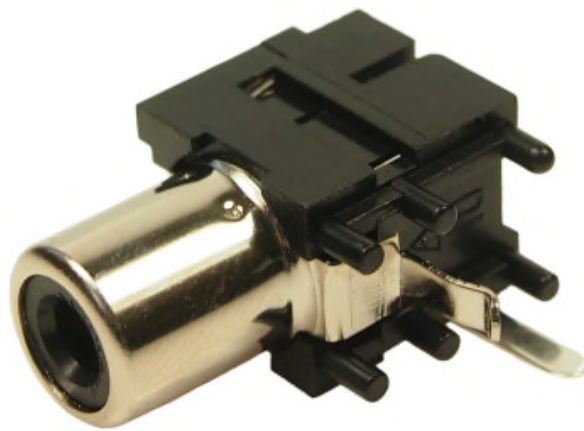

Datasheet

Stock No. 1893957

RS PRO RCA PHONO CONNECTORS

Specifications:

Part No. Description

1893957

ST Fibre, CSK Hole
ST Fibre, M3 Hole