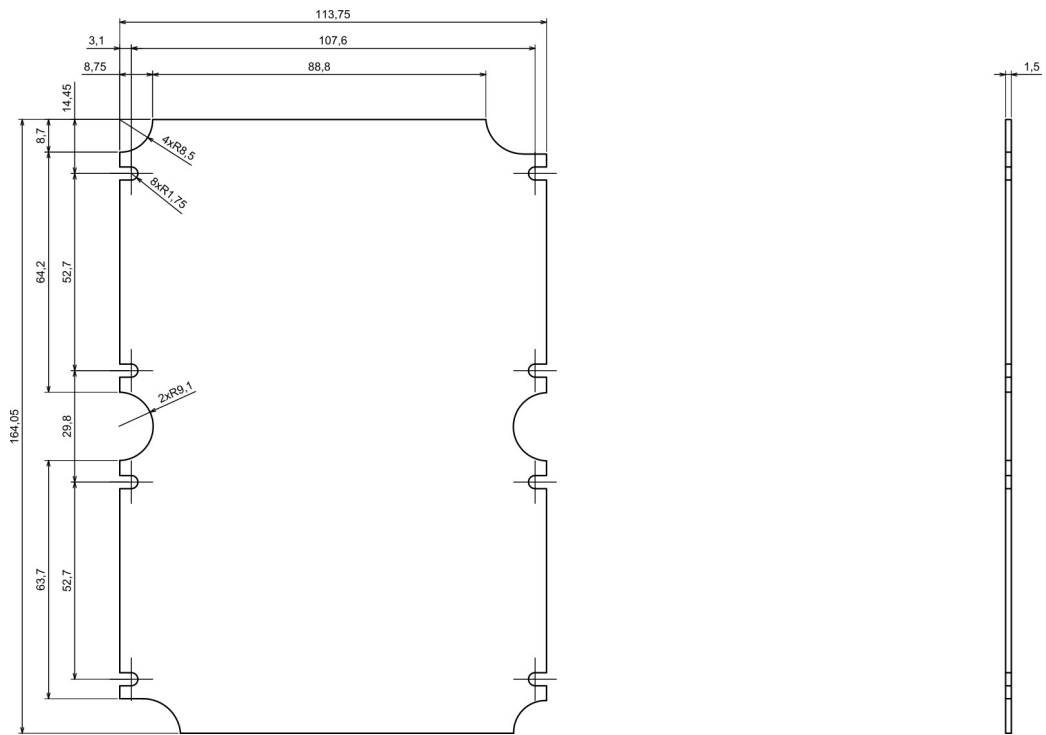

Datasheet

RS PRO Mounting Board

Stock number: 1920736

EN

Product Details

Mounting board for RS PRO 1862261 and RS PRO 1862262 hermetic enclosures.

Features and Benefits

- Made of galvanized steel

rspro.com

All dimensions are given within +/-0,5mm tolerance

CE