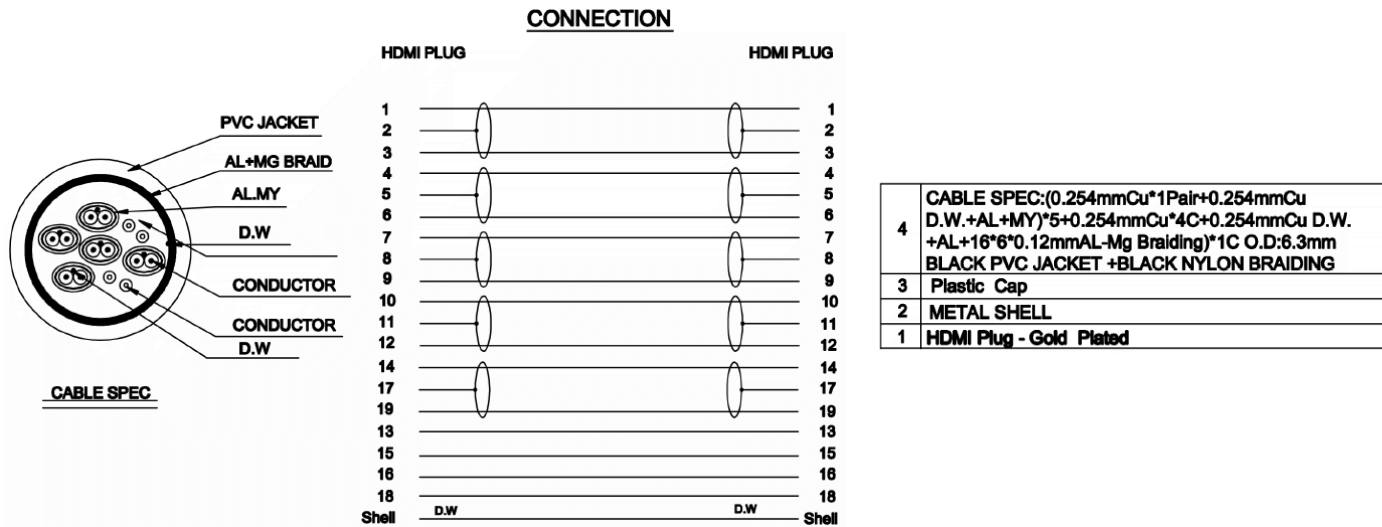

Datasheet

RS PRO 1 mtr HDMI Male to HDMI Male High Speed with Ethernet Cable & Metal Connectors

Stock number: 2299968

EN

The RSPRO 1 metre HDMI male to HDMI male cable which has a black PVC jack with braiding and an outer diameter of 6.3mm. The connectors are metal and have gold flash covering to prevent corrosion.

HDMI is possibly the most common display connection on the market which can be found on devices ranging from PC's, Bluray players, games consoles and more.