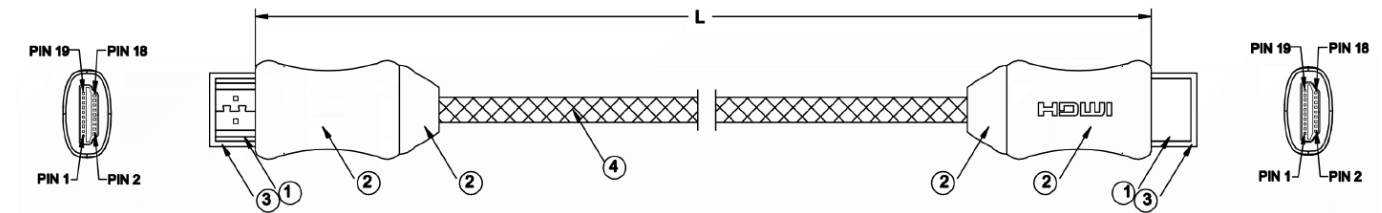

Datasheet

RS PRO 1 mtr HDMI Male to HDMI Male High Speed with Ethernet Cable & Metal Connectors

Stock number: 2299968

EN

The RSPRO 1 metre HDMI male to HDMI male cable which has a black PVC jack with braiding and an outer diameter of 6.3mm. The connectors are metal and have gold flash covering to prevent corrosion.

HDMI is possibly the most common display connection on the market which can be found on devices ranging from PC's, Bluray players, games consoles and more.