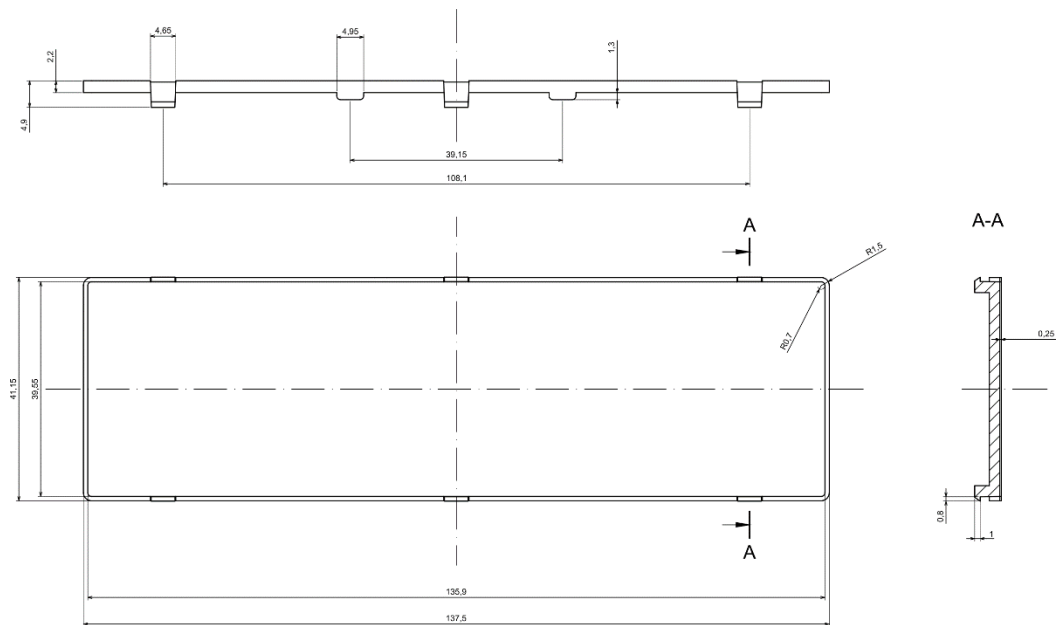

Product Description

Transparent Red filter made of ABS for enclosure.

General Specifications

Material	ABS
Colour	Red
Applications	Accessories for DIN Rail Enclosures

Mechanical Specifications

Height	4.9 mm
Width	41.15 mm
Length	137.5 mm

All dimensions are given within +/-0,5mm tolerance