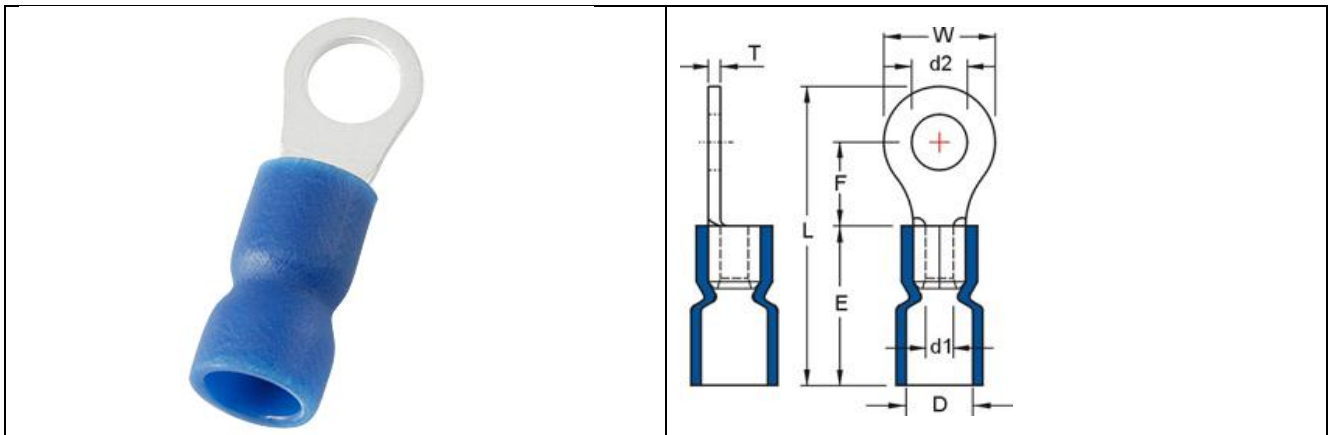

EN

Datasheet

RS PRO VINYL-INSULATED (EASY ENTRY) RING TERMINALS

Stock number: 178-8680

MAXIMUM ELECTRIC CURRENT:

A.W.G.	16	14
AMP.	18	30

MAXIMUM ELECTRICAL RATING: 105° C 600 VOLTS MAX.

INSULATION MATERIAL: VINYL (PVC)

TERMINAL MATERIAL: COPPER

INSULATION COLOR: BLUE

WIRE RANGE A.W.G. mm ²	ITEM NO. BUTTED SEAM	STUD SIZE d2	DIMENSION inch(mm)							
			W	F	L	E	D	d1	T	
16-14 A.W.G. 1.5-2.5 mm ²	<input type="checkbox"/> 178-8680	#10	0.209 5.3	0.335 8.5	0.307 7.8	0.917 23.3	0.453 11.5	0.177 4.500	0.091 2.3	0.031 0.8