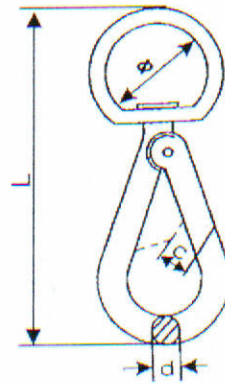

Datasheet

RS Pro Chain Link

RS Stock No: **470-759**

Product Details

RS Pro chain link is made of steel with bright zinc plated finish.

Features and Benefits

- Sizes are link diameter x O/A length
- Swivel spring hooks
- Comes in zinc plated steel finish

Specifications:

Finish	Bright Zinc Plated
Link Diameter	9.4 mm
Link Length	115 mm
Material	Steel
Type	Chain Link

Spring Hooks

R.S. Reference Number	O-J	Dimensions mm			Finish
		L	C	φ	
470-743	SPC055Z	56	5.5	7.5	Bright Zinc Plated
470-777	SPC060Z	64	6.5	9	Bright Zinc Plated
470-771	SPC080Z	83	10.5	12.5	Bright Zinc Plated
470-733	SPC090Z	101	11	14	Bright Zinc Plated

Swivel Spring Hooks

R.S. Reference Number	O-J	Dimensions mm				Finish
		L	d	c	φ	
470-755	SPS055Z	66	5.5	6	15.5	Bright Zinc Plated
470-765	SPS060Z	75	5.8	7	15.5	Bright Zinc Plated
N/A	SPS080Z	88	6.7	7	20	Bright Zinc Plated
470-761	SPS090Z	102	7.9	9	22	Bright Zinc Plated
470-749	SPS100Z	108	8.8	11	24	Bright Zinc Plated
470-759	SPS115Z	115	9.4	11	24	Bright Zinc Plated