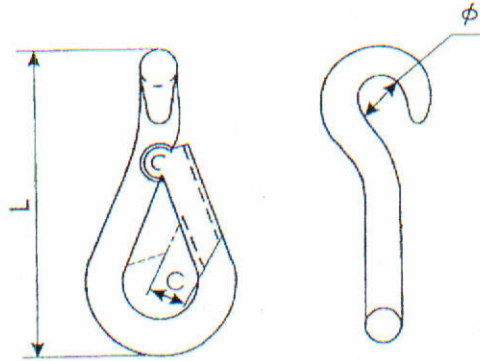

Datasheet

RS Pro Chain Link

RS Stock No: **470-759**

Product Details

RS Pro chain link is made of steel with bright zinc plated finish.

Features and Benefits

- Sizes are link diameter x O/A length
- Swivel spring hooks
- Comes in zinc plated steel finish

Specifications:

Finish	Bright Zinc Plated
Link Diameter	9.4 mm
Link Length	115 mm
Material	Steel
Type	Chain Link

Spring Hooks

R.S. Reference Number	O-J	Dimensions mm			Finish
		L	C	φ	
470-743	SPC055Z	56	5.5	7.5	Bright Zinc Plated
470-777	SPC060Z	64	6.5	9	Bright Zinc Plated
470-771	SPC080Z	83	10.5	12.5	Bright Zinc Plated
470-733	SPC090Z	101	11	14	Bright Zinc Plated

Swivel Spring Hooks

R.S. Reference Number	O-J	Dimensions mm				Finish
		L	d	c	φ	
470-755	SPS055Z	66	5.5	6	15.5	Bright Zinc Plated
470-765	SPS060Z	75	5.8	7	15.5	Bright Zinc Plated
N/A	SPS080Z	88	6.7	7	20	Bright Zinc Plated
470-761	SPS090Z	102	7.9	9	22	Bright Zinc Plated
470-749	SPS100Z	108	8.8	11	24	Bright Zinc Plated
470-759	SPS115Z	115	9.4	11	24	Bright Zinc Plated