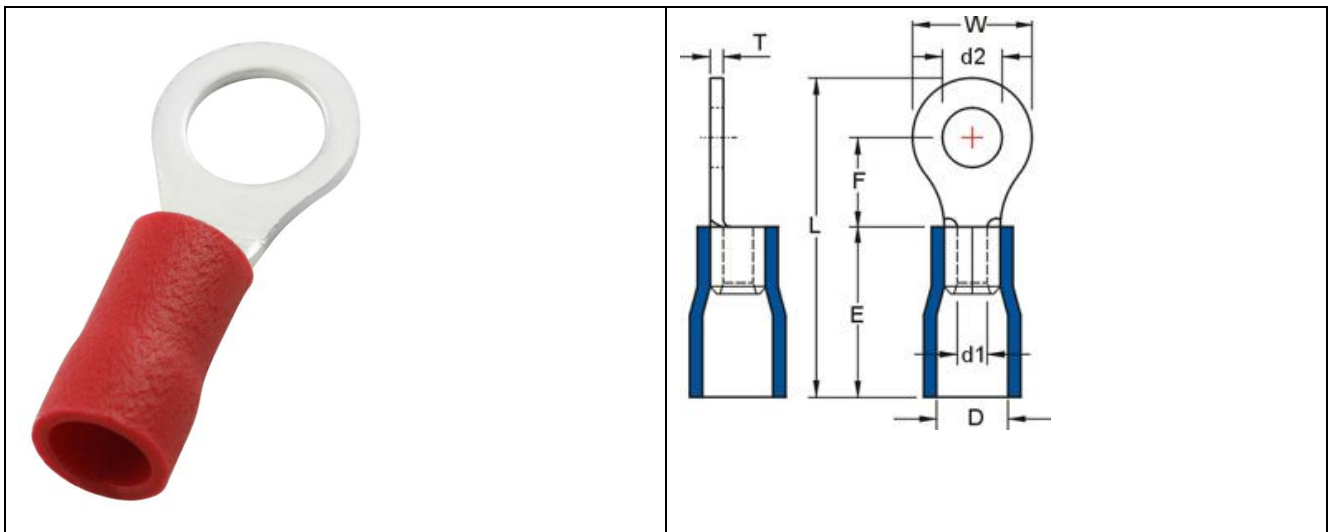

Datasheet

RS PRO VINYL-INSULATED RING TERMINALS

Stock number: 178-8653

MAXIMUM ELECTRIC CURRENT:

A.W.G.	22	20	18	16
AMP.	9	12	17	18

MAXIMUM ELECTRICAL RATING: 105° C 600 VOLTS MAX.

INSULATION MATERIAL: VINYL (PVC)

TERMINAL MATERIAL: COPPER

INSULATION COLOR: RED

WIRE RANGE A.W.G. mm ²	ITEM NO.	STUD SIZE	DIMENSION inch(mm)							
			BUTTED SEAM	d2	W	F	L	E	D	d1
22-16 A.W.G.	178-8653	#10	0.209	0.315	0.276	0.819	0.394	0.157	0.067	0.03
0.5-1.5 mm ²			5.3	8	7	20.8	10	4.000	1.7	0.75