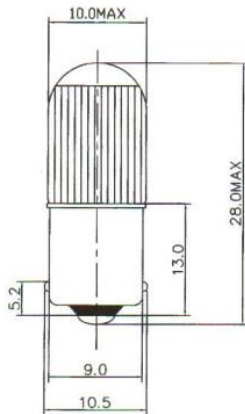

Datasheet

T10 Filament Indicator Lamp

RS Stock number 105-039

Dimensions: (mm)

Structure

Bulb Type	T10x30
Bulb Diameter	Ø10.0max
Length	28.0Max
Base Type	Ba9s

Design Characteristics

Voltage	100/120V
Amperage	4.5mA±10%
Gas Type	Neon Gas Filled
Life Hours	50,000Hours