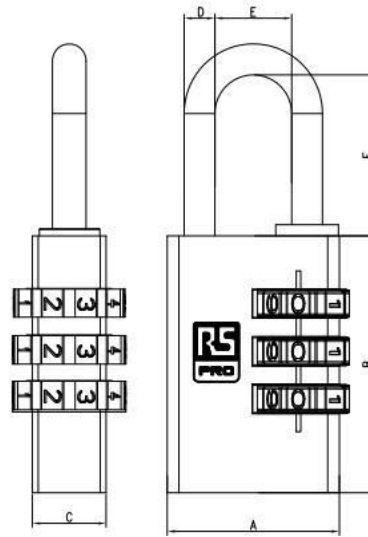

Product Datasheet

ENGLISH

Brass Combination Pad Lock

Dimensions:

RS Article Number:	Lock Body Dimensions (mm)					
	A	B	C	D	E	F
7816035	27.66	41.55	12.08	4.98	12.7	27.45

Product Description:

- 3 digit combination code
- Set your own combination freely for personalized convenience and increased security
- Qualified brass lock body with excellent resistance for corrosion