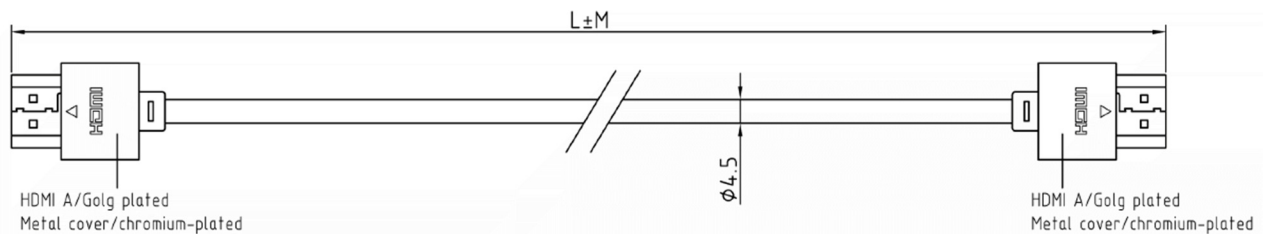

Datasheet

RS PRO 3 mtr HDMI Male to Male High Speed with Ethernet Slim Cable - White

Stock number: 182-8776

EN

The RSPRO 3 metre HDMI male to male slim cable which has a white PVC jack and an outer diameter of 4.5mm. The cable flex is made from 32awg which makes these cables extremely flexible while still delivering a quality image.

The connectors have a gold plated covering to prevent corrosion and the hoods are plated with Chromium which makes them very durable.

HDMI is possibly the most common display connection on the market which can be found on devices ranging from PC's, Bluray players, games consoles and more.

HDMI V1.4	Signal Assignment	HDMI V1.4
1		1
2		2
3		3
4		4
5		5
6		6
7		7
8		8
9		9
10		10
11		11
12		12
14		14
17		17
19		19
13	CEC	13
15	SCL	15
16	SDA	16
18	+5 Volts Power	18
shell		shell

1. HDMI CABLE V1.4 WIRE GAUGE:
32AWG[1P×(0.2mm BC+FPE)+D+AL]×5P
+(0.2mm BC+HDPE)×4C+AL+D+WHITE PVC4.5MM
2. HOOD: METAL HOUSING TYPE, CHROMIUM PLATED
HDMI A TYPE, GOLD PLATED
3. CABLE ELECTRICAL TEST:
100% OPEN SHORT & MISS WIRE TEST.