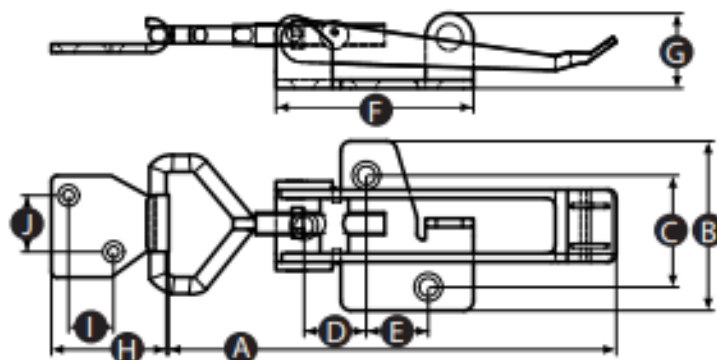

[339-9218](#) - Stainless steel adjustable pull latch, length 75 mm, width 26.5 mm, depth 16.5 mm

[339-9195](#) - Stainless steel adjustable pull latch, length 180 mm, width 60 mm, depth 27 mm

General Specifications

Dimensions	180mm x 60mm x 27mm
Depth	27mm
Length	180mm
Width	60mm

Approvals

Compliance/Certifications	ANSI/ESD S20.20:2014 and BS EN 61340-5-1:2007
----------------------------------	---

Part No.	A	B	C	D	E	F	G	H	I	J
3399195	159-185	60	34	22	22	70	27	40	16	20