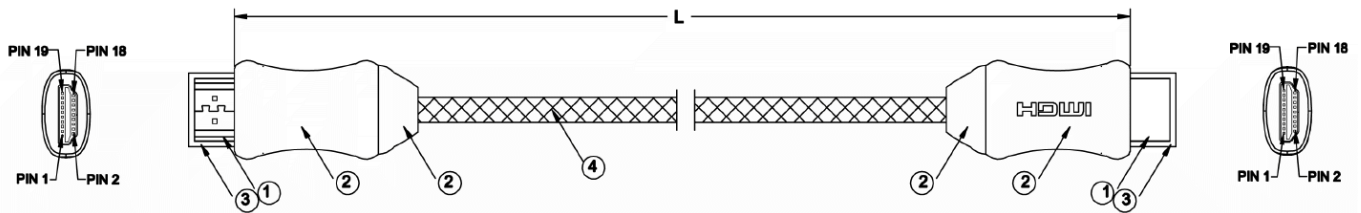

Datasheet

RS PRO 10 mtr HDMI Male to HDMI Male High Speed with Ethernet Cable & Metal Connectors

Stock number: 2299973

EN

The RSPRO 10 metre HDMI male to HDMI male cable which has a black PVC jacket with braiding and an outer diameter of 6.3mm. The connectors are metal and have gold flash covering to prevent corrosion.

HDMI is possibly the most common display connection on the market which can be found on devices ranging from PC's, Bluray players, games consoles and more.

CONNECTION

4	CABLE SPEC:(0.254mmCu*1Pair+0.254mmCu D.W.+AL+MY)*5+0.254mmCu*4C+0.254mmCu D.W.+AL+16*6*0.12mmAL-Mg Braiding)*1C O.D:6.3mm BLACK PVC JACKET +BLACK NYLON BRAIDING
3	Plastic Cap
2	METAL SHELL
1	HDMI Plug - Gold Plated