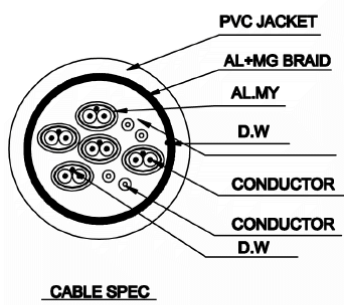

Datasheet

RS PRO 10 mtr HDMI Male to HDMI Male High Speed with Ethernet Cable & Metal Connectors

Stock number: 2299973

EN

The RSPRO 10 metre HDMI male to HDMI male cable which has a black PVC jacket with braiding and an outer diameter of 6.3mm. The connectors are metal and have gold flash covering to prevent corrosion.

HDMI is possibly the most common display connection on the market which can be found on devices ranging from PC's, Bluray players, games consoles and more.

CONNECTION

4	CABLE SPEC:(0.254mmCu*1Pair+0.254mmCu D.W.+AL+MY)*5+0.254mmCu*4C+0.254mmCu D.W.+AL+16*6*0.12mmAL-Mg Braiding)*1C O.D:6.3mm BLACK PVC JACKET +BLACK NYLON BRAIDING
3	Plastic Cap
2	METAL SHELL
1	HDMI Plug - Gold Plated