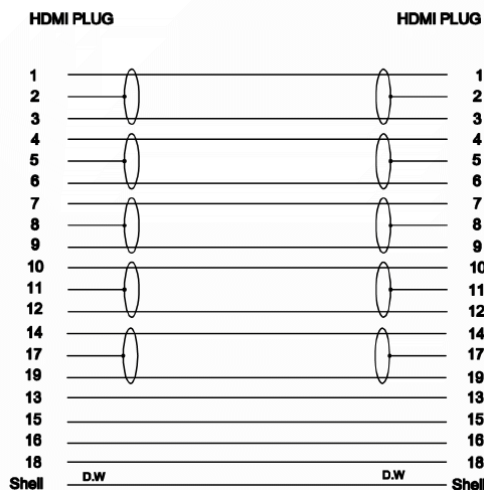

Datasheet

RS PRO 10 mtr HDMI Male to HDMI Male High Speed with Ethernet Cable & Metal Connectors

Stock number: 2299973

EN

The RSPRO 10 metre HDMI male to HDMI male cable which has a black PVC jacket with braiding and an outer diameter of 6.3mm. The connectors are metal and have gold flash covering to prevent corrosion.

HDMI is possibly the most common display connection on the market which can be found on devices ranging from PC's, Bluray players, games consoles and more.

CONNECTION

4	CABLE SPEC:(0.254mmCu*1Pair+0.254mmCu D.W.+AL+MY)*5+0.254mmCu*4C+0.254mmCu D.W.+AL+16*6*0.12mmAL-Mg Braiding)*1C O.D:6.3mm BLACK PVC JACKET +BLACK NYLON BRAIDING
3	Plastic Cap
2	METAL SHELL
1	HDMI Plug - Gold Plated