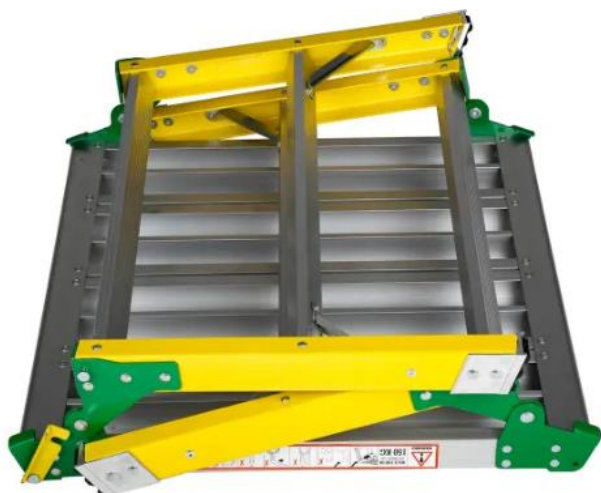

Approvals

Standards Met

EN-131

Platform Size L x W x H mm	Folded Size L x W x H mm	Weight kg	Model
610 x 610 x 470	700 x 610 x 210	8	APJ03Z