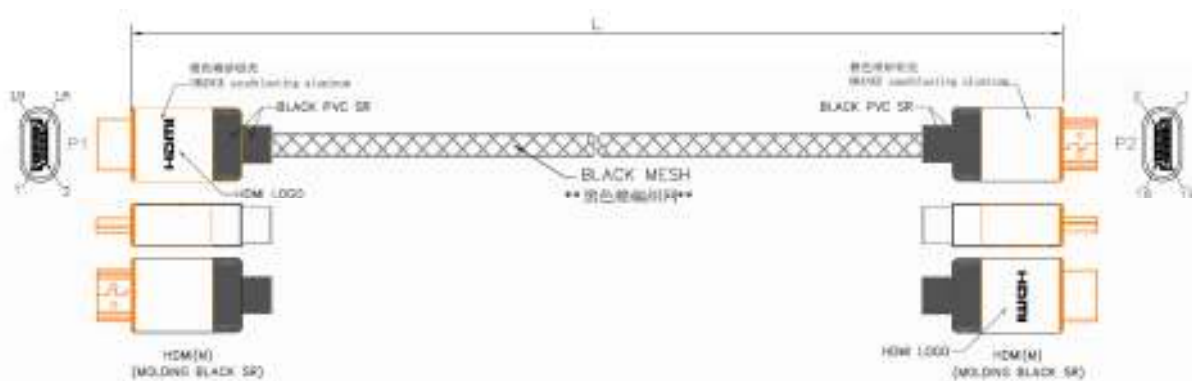

Datasheet

RS PRO 0.5mtr HDMI M-M 8K High Speed with Ethernet Cable – Black with Orange Connectors

Stock number: 195-4883

EN

The RSPRO 0.5 metre male to male 8K HDMI cable which has a black PVC jacket with mesh and an outer diameter of 7.3mm. The connectors have a gold flash covering to prevent corrosion.

The connector hoods are also made of Aluminium and sandblasted orange and has a strain relief to prevent the jacket splitting around the boot.

HDMI is possibly the most common display connection on the market which can be found on devices ranging from PC's, Bluray players, games consoles and more.

HDMI(M)	1	3	2	4	6	5	7	9	8	10	12	11	14	19	17	13	15	16	18	64
HDMI(M)	1 3 PAIR		2 G	4 6 PAIR		5 G	7 9 PAIR		8 G	10 12 PAIR		11 G	14 19 PAIR		17 G	13 15 16 18 4C				64 SHELL

- CABLE: 28AWG(1/0.32BC),UL20276,AL+B+D-FOIL,[(#28*1P+D+FAM)*5PCS+#28*4C], BLACK COLOR,OD=7.3±0.2mm,PVC JACKET.
- LENGTH: L.
- CONNECTORS:HDMI(M)*2PCS(BLACK INSULATOR)(SHELL GOLD PLATED).
- MOLD: MOLDING TYPE.
- CONTACTS:
- Test machine test condition.
 - 100% OPEN,SHORT&INTERMITANCE TEST.
 - CONDUCTOR RESISTANCE: 2ohms MAX:
 - INSULATION RESISTANCE: 10MΩ Min/,10ms:
- ALL MUST BE MEET ON ROHS COMPLIANT.