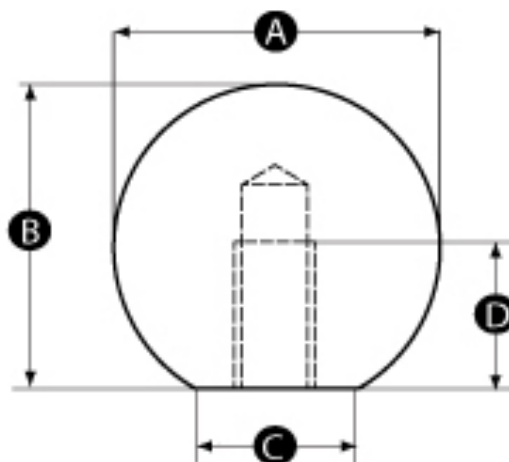

Datasheet

Push-fit Polished Stainless Steel Ball Knob

RS Stock No: 1443644

Specification

Material: Stainless steel - 304

Finish: Highly polished

Bore: Push-fit assembly

Stock no	A	B	C	D	Bore size (mm) - H7 Tolerance
1443639	16	15	8	10	4
1443640	16	15	8	10	5
1443641	20	18	12	12	5
1443642	20	18	12	12	6
1443643	25	23	15	16	6
1443644	25	23	15	16	8
1443645	32	29	18	20	6
1443646	32	29	18	20	8
1443648	38	35	22	24	6
1443649	38	35	22	24	8
1443647	38	35	22	24	10
1443650	44	37	32	28	10