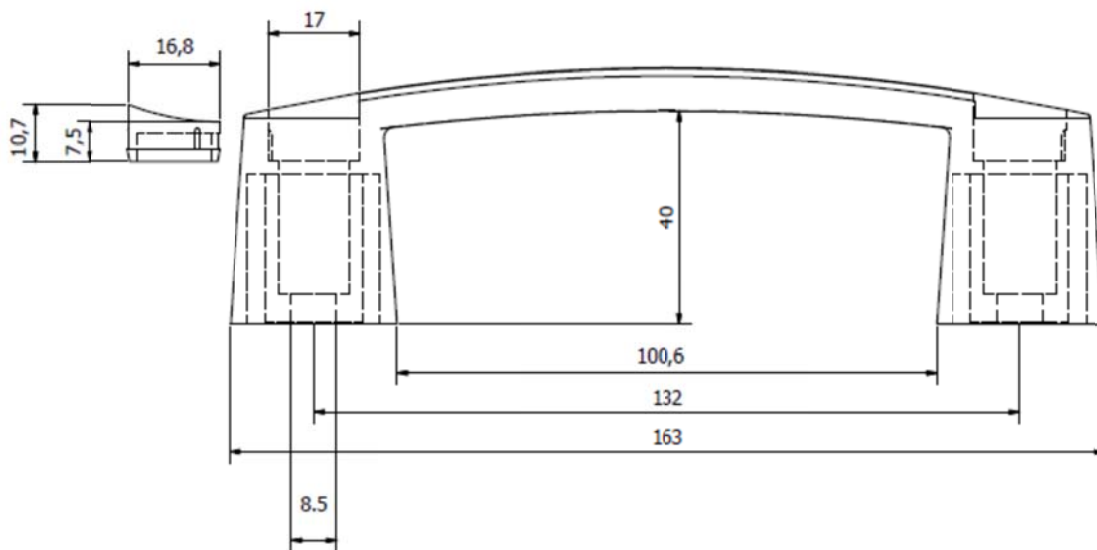

Nylon Bridge Handle

With Plain Bore for fixing from above

ENGLISH

Material: 15% Glass-filled Nylon 6