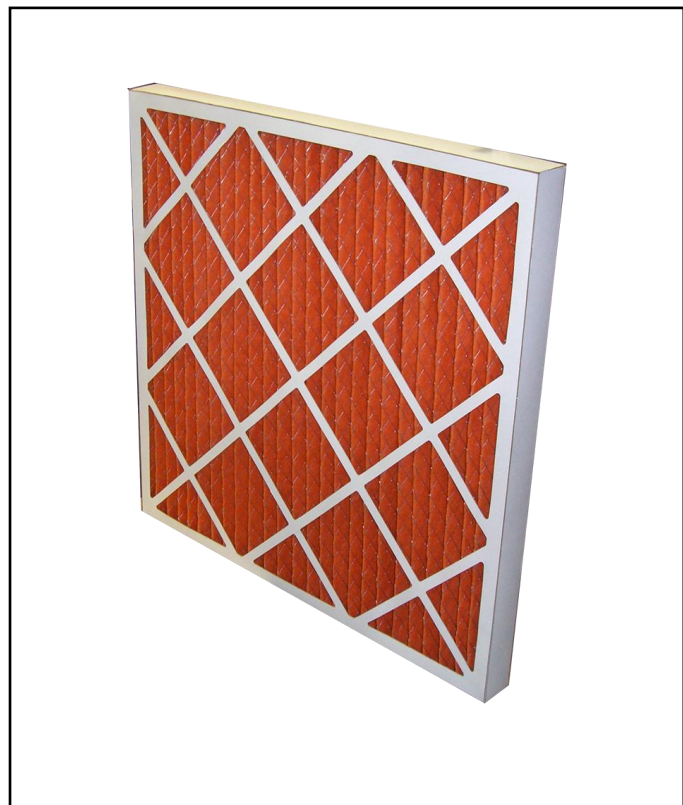

FEATURES

- Water Resistant Frame
- Strong Media Support mesh
- Hydrophobic Filter media

RS PRO Vline Gold 24x18x1

RS Stock No.: 2560539

RS Professionally Approved Products bring to you professional quality parts across all product categories. Our product range has been tested by engineers and provides a comparable quality to the leading brands without paying a premium price.

Product Description

This Super Capacity pleated panel filter is designed to operate under the most testing of conditions. The especially formulated media offers higher filtration efficiencies than other types in its class whilst the extra high pleat count delivers outstanding filter life, and the blended cotton / polyester filter media has 100% mechanical filtration properties. This filter uses a heavier grade media to deliver a higher filter efficiency.

General Specifications

Filter Size Actual HxWxD (mm)	594 x 445 x 20 mm
Grade EN779:2012	M5
Filter Class ISO 16890	EN16890 Coarse >95%
Rated Capacity	1427 m ³ /hr
Initial Pressure Drop	75 Pa
Final Pressure Drop*	175 Pa
*Final Recommended Pressure Drop to EN13053:2019	
Maximum Operating Temperature 80C	