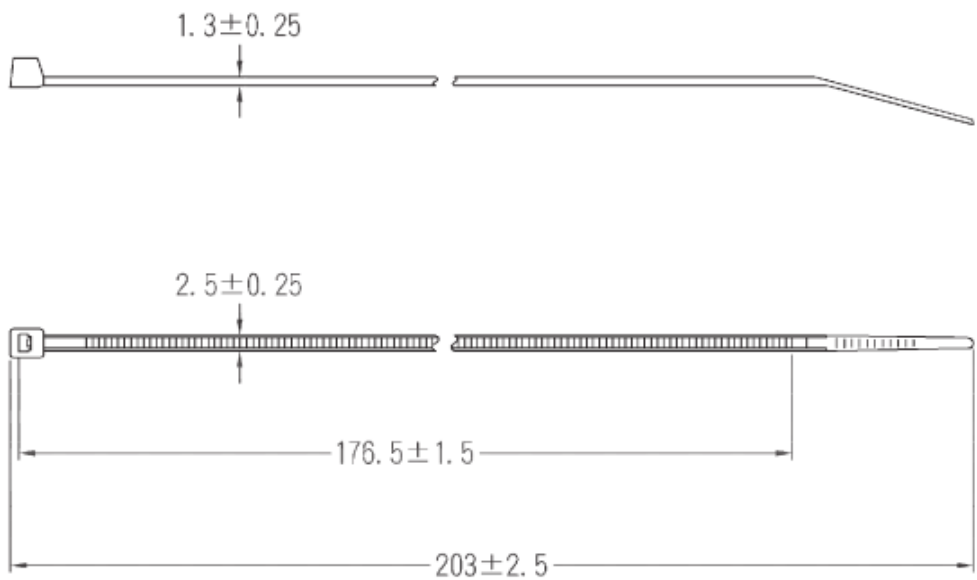

Product Description

The design of a cable tie includes a head which provides the slot for the tape to be pulled through, to make a loop. The cable can be pulled through the slot until the preferred loop is achieved and then the excess cable can be cut off. When threaded through the slot, the teeth of the cable form a lock which can't be pulled back through. These coloured nylon cable ties should be an essential part of every toolkit. With the RS PRO wide range, there are a variety of sizes and colours to suit all your requirements.

Mechanical Specifications

Length	203mm
Width	2.5mm
Tensile Strength	78.4N
Maximum Bundle Strength	55mm

Approvals

Standards Met	UL94-V2
----------------------	---------

Part Number	Colour	Length (mm)	Width (mm)	Max bundle dia. (mm)	Tensile strength (N)	Pack Quantity	Operating Temperature range
233-207	Red	100	2.5	22	78.4	100	-50 to +85 °C
233-203	Blue	100	2.5	22	78.4	100	-50 to +85 °C
233-229	Yellow	100	2.5	22	78.4	100	-50 to +85 °C
233-225	Green	100	2.5	22	78.4	100	-50 to +85 °C
233-235	Orange	100	2.5	22	78.4	100	-50 to +85 °C
233-231	Red	165	2.5	43	78.4	100	-50 to +85 °C
233-241	Blue	165	2.5	43	78.4	100	-50 to +85 °C
233-269	Yellow	165	2.5	43	78.4	100	-50 to +85 °C
233-275	Green	165	2.5	43	78.4	100	-50 to +85 °C
233-281	Orange	165	2.5	43	78.4	100	-50 to +85 °C
233-297	Red	203	2.5	55	78.4	100	-50 to +85 °C
233-304	Blue	203	2.5	55	78.4	100	-50 to +85 °C
233-310	Yellow	203	2.5	55	78.4	100	-50 to +85 °C
233-354	Green	203	2.5	55	78.4	100	-50 to +85 °C
233-386	Orange	203	2.5	55	78.4	100	-50 to +85 °C