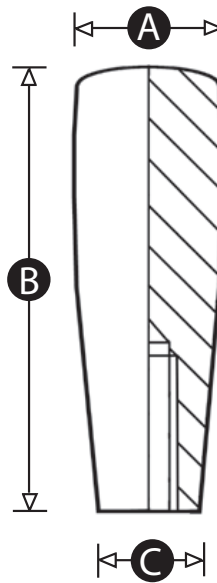

DataSheet

Female Thermoplastic Handle

Material

High impact resistant thermoplastic

Standard Colour

Black

Finish

Matt

Female Thread

Moulded

Part No.	A	B	C	Thread size
7027768	18	40	15	M6
7027762	28	90	22	M8