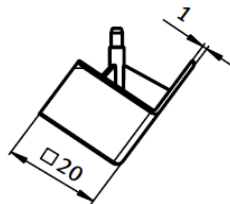

Datasheet

RS PRO Cover Cap for 3-Way Connection Angle

Stock number: 180-9140

EN

Description	To cover the 3-way connection angles, for Slot 5
Material	Plastic PA, glass fibre reinforced
Colour	Black

RS Article no.	Product description	N	Weight [g]
1809140	Cover cap for 3 way connection angle 20	5	2.0

RS Article no.	Product description	Compatible with groove size	Product system	Structural element type
1809140	Cover cap for 3 way connection angle 20	5	20	Connecting Bracket & Joint