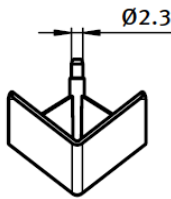

Datasheet

RS PRO Cover Cap for 3-Way Connection Angle

Stock number: 180-9140

EN

Description	To cover the 3-way connection angles, for Slot 5
Material	Plastic PA, glass fibre reinforced
Colour	Black

RS Article no.	Product description	N	Weight [g]
1809140	Cover cap for 3 way connection angle 20	5	2.0

RS Article no.	Product description	Compatible with groove size	Product system	Structural element type
1809140	Cover cap for 3 way connection angle 20	5	20	Connecting Bracket & Joint