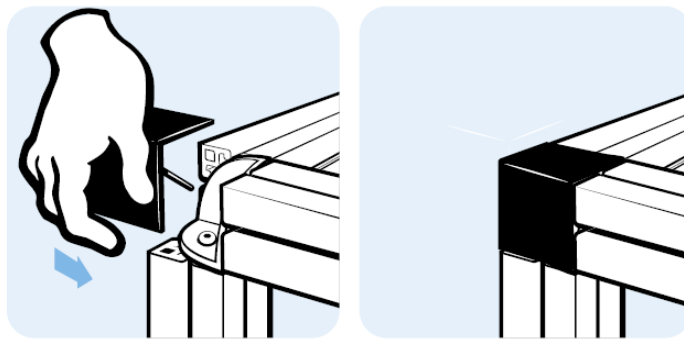

Datasheet

RS PRO Cover Cap for 3-Way Connection Angle

Stock number: 180-9140

EN

Description	To cover the 3-way connection angles, for Slot 5
Material	Plastic PA, glass fibre reinforced
Colour	Black

RS Article no.	Product description	N	Weight [g]
1809140	Cover cap for 3 way connection angle 20	5	2.0

RS Article no.	Product description	Compatible with groove size	Product system	Structural element type
1809140	Cover cap for 3 way connection angle 20	5	20	Connecting Bracket & Joint