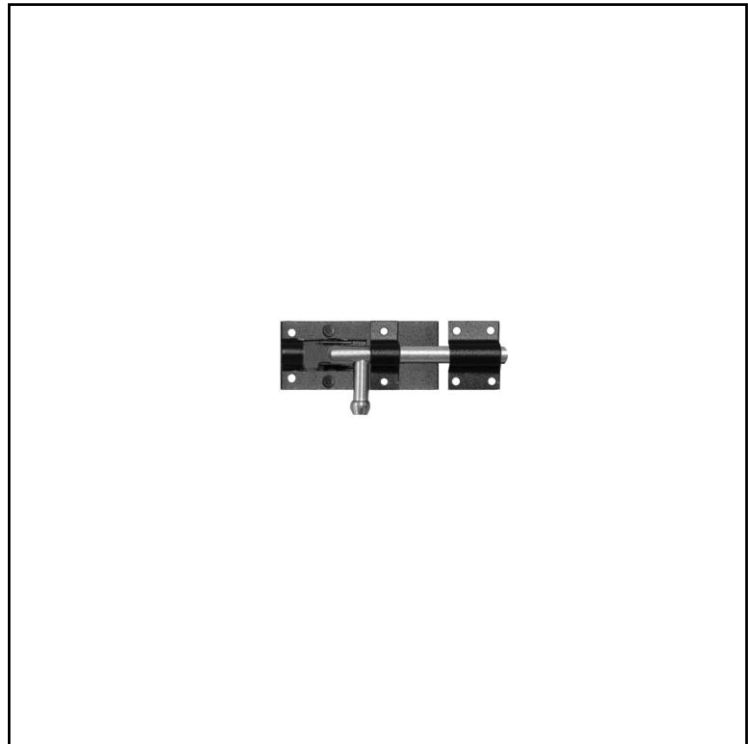

## FEATURES

- Straight door bolt
- Length 101mm
- Made of steel with black finish
- Ideal for surface mounting

## RS PRO Tower Bolt

RS Stock No: 2549974

RS Professionally Approved Products bring to you professional quality parts across all product categories. Our product range has been tested by engineers and provides a comparable quality to the leading brands without paying a premium price.

### Product Description

Straight tower bolts are a prominent security lock device. Installation is quick and easy, they can be fitted horizontally, or vertically and secured in place via screw fittings of your choice. These door bolts are the ideal security component for doors, garages, and gates.

### General Specifications

<b>Material</b>	Steel
<b>Length</b>	101mm
<b>Finish</b>	Black