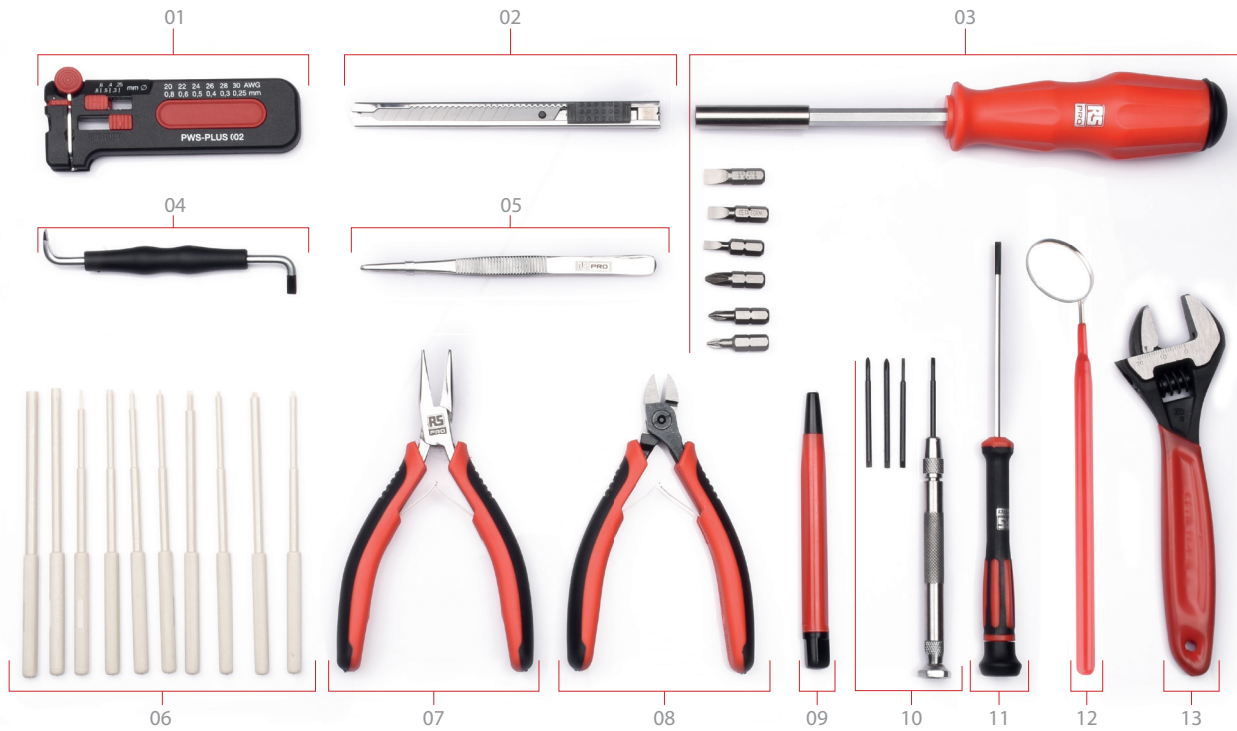

### DESCRIPTION

- 1 Flat Chisel 21x150mm/Centre Punch - 4x120mm/  
Parallel Pin Punch 3,4,5,6x150mm
- 2 Soft Face Hammers
- 3 Ball Pein Hammer - 16 oz.
- 4 Stainless Steel Rules - 30mm
- 5 Water Pump Pliers (Box Joint/PVC) - 250 mm
- 6 Compact Tape Measure - 3x16 mm / 10 ft
- 7 Feeler Gauge(Metric) 0.05-1.00mm
- 8 Trimming Knife
- 9 Double Open End Wrench - 5x5.5/6x7/8x10 mm
- 10 12 Piece Combination Wrench Set
- 11 1/2" Dr. 6-Point Sockets - 18 pieces
- 12 1/2" Dr. Quick Release Reversible Ratchet
- 13 1/2" Dr. Sliding T-Handles

### DESCRIPTION

- 14 1/2" Dr. Extension Bar-125mm
- 15 1/2" Dr. Extension Bar-250mm
- 16 1/2" Dr. Universal Joint
- 17 18 Piece Hexagon L Key Set - Metric / Imperial
- 18 Long Nose Pliers - 160 mm
- 19 Diagonal Cutter - 160 mm
- 20 Combination Pliers - 180 mm
- 21 Pozidriv Screwdriver - PZ1x80 mm / PZ2x100 mm
- 22 Slotted Screwdriver - 4.0x100 / 5.5x125 / 6.5x150  
/ 8.0x150mm
- 23 Single-Pole Voltage Tester (Short)
- 24 Stubby Slotted Screwdriver - 5.5x25 mm / Stubby  
Pozidriv Screwdriver - PZ2x25 mm
- 25 Padlock

#### DESCRIPTION

- 1 Vernier Caliper-150 mm
- 2 External Micrometer

## DESCRIPTION

- 1 Adjustable Wire Stripper (0.25 - 0.8 mm)
- 2 Snap-off Blade Knife
- 3 6-in-1 Bit Driver Set
- 4 Offset Slotted Screwdriver - 4.0 mm
- 5 Extra Fine Straight Tweezers
- 6 Precision Trimmer Set
- 7 Electronics Short Needle Nose Pliers
- 8 Electronics Diagonal Cutter (Flush Cut)
- 9 Fiberglass Pencil
- 10 Jeweller's driver (4 blades)
- 11 Electronics Slotted Screwdriver - 3x100 mm
- 12 Inspection Mirror
- 13 Adjustable Wrench (Phosphate/PVC) - 150 mm