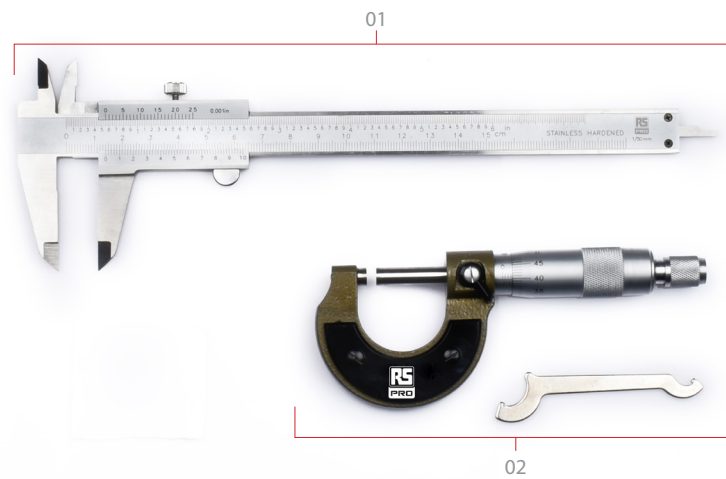

### DESCRIPTION

- 1 Flat Chisel 21x150mm/Centre Punch - 4x120mm/  
Parallel Pin Punch 3,4,5,6x150mm
- 2 Soft Face Hammers
- 3 Ball Pein Hammer - 16 oz.
- 4 Stainless Steel Rules - 30mm
- 5 Water Pump Pliers (Box Joint/PVC) - 250 mm
- 6 Compact Tape Measure - 3x16 mm / 10 ft
- 7 Feeler Gauge(Metric) 0.05-1.00mm
- 8 Trimming Knife
- 9 Double Open End Wrench - 5x5.5/6x7/8x10 mm
- 10 12 Piece Combination Wrench Set
- 11 1/2" Dr. 6-Point Sockets - 18 pieces
- 12 1/2" Dr. Quick Release Reversible Ratchet
- 13 1/2" Dr. Sliding T-Handles

### DESCRIPTION

- 14 1/2" Dr. Extension Bar-125mm
- 15 1/2" Dr. Extension Bar-250mm
- 16 1/2" Dr. Universal Joint
- 17 18 Piece Hexagon L Key Set - Metric / Imperial
- 18 Long Nose Pliers - 160 mm
- 19 Diagonal Cutter - 160 mm
- 20 Combination Pliers - 180 mm
- 21 Pozidriv Screwdriver - PZ1x80 mm / PZ2x100 mm
- 22 Slotted Screwdriver - 4.0x100 / 5.5x125 / 6.5x150  
/ 8.0x150mm
- 23 Single-Pole Voltage Tester (Short)
- 24 Stubby Slotted Screwdriver - 5.5x25 mm / Stubby  
Pozidriv Screwdriver - PZ2x25 mm
- 25 Padlock

#### DESCRIPTION

- 1 Vernier Caliper-150 mm
- 2 External Micrometer