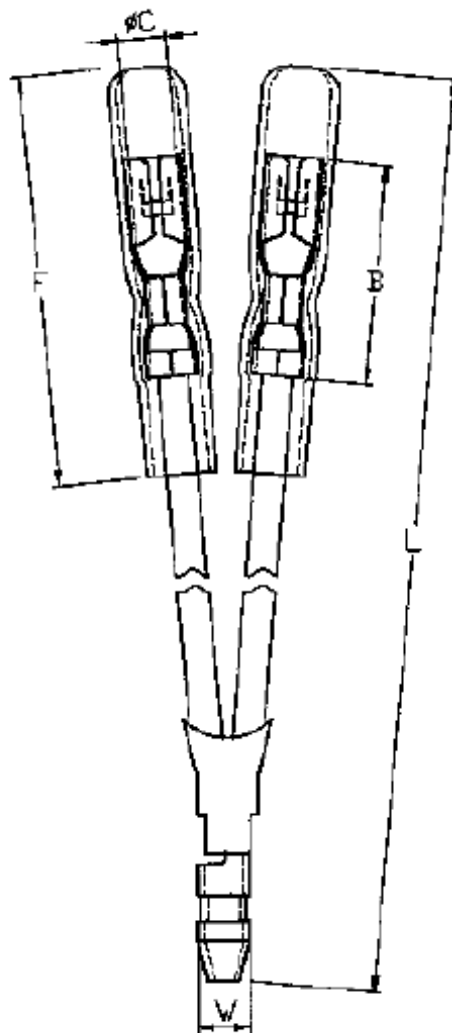

## Insulated Male to Female Crimp Bullet Connector, Transparent

RS Stock number [510-5043](#)

Drawing:

	W	L	B	C	F
Size (mm)	4.1	87.5	17.0	4.0	31.5