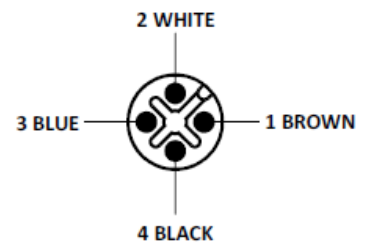

Datasheet

Connector Assembly

RS Stock 877-1160

Dimensions: (mm)

Specifications

General Specification

Rated Operational Voltage	250 V
Current Rating	4A
Insulation Resistance	$\geq 100 \text{ M}\Omega$
Temperature Range	-25°C ... +75°C
Degree of Protection	IP67

Material Specification

Grip Material	PU
Contact	Cu-Zn
Contact Plating	Gold Plated
Contact Carrier	Nylon 66
O-Ring	Neoprene
Grip Colour	Black
Coupling Nut	Brass Nickel-Plated

Cable Specification

Cable Length-L	5 m
Cable Type	4 Core PVC Multi Strand
Sheath Colour	Black
Cross Section of Wire	0.25 sq. mm
Core Dia	1.25 mm
Cable Dia	4.8 \pm 0.1 mm
Termination	Partially Stripped