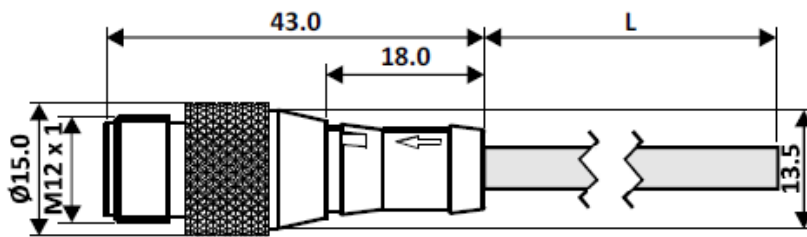

Datasheet

Connector Assembly

RS Stock 877-1160

Dimensions: (mm)

Specifications

General Specification

Rated Operational Voltage	250 V
Current Rating	4A
Insulation Resistance	$\geq 100 \text{ M}\Omega$
Temperature Range	-25°C ... +75°C
Degree of Protection	IP67

Material Specification

Grip Material	PU
Contact	Cu-Zn
Contact Plating	Gold Plated
Contact Carrier	Nylon 66
O-Ring	Neoprene
Grip Colour	Black
Coupling Nut	Brass Nickel-Plated

Cable Specification

Cable Length-L	5 m
Cable Type	4 Core PVC Multi Strand
Sheath Colour	Black
Cross Section of Wire	0.25 sq. mm
Core Dia	1.25 mm
Cable Dia	4.8 \pm 0.1 mm
Termination	Partially Stripped