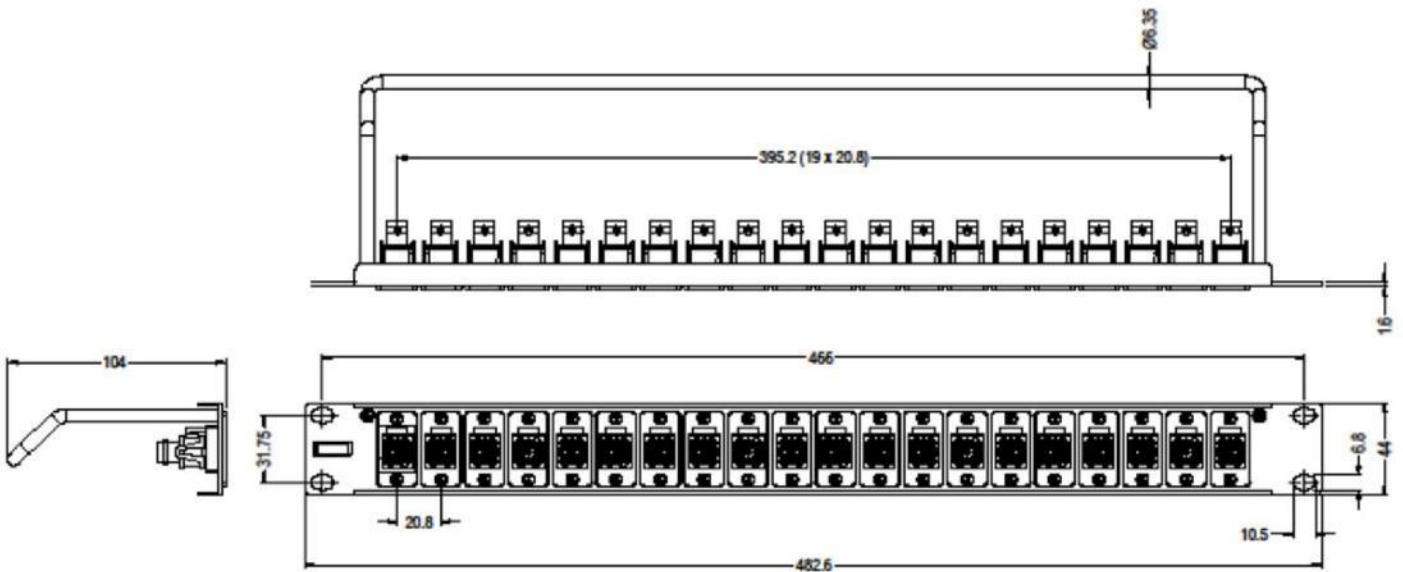

# RS PRO 1U 20 HOLE BNC LOADED SLIM PANEL

Stock No: 2522983, 2522985

20 rectangular holes with cable bar  
Material: Steel, black powder coat finish.

### VARIANTS

**2522983**- 1U LOADED SLIM PANEL 20 x 50 Ohm BNC

**2522985**- 1U LOADED SLIM PANEL 20 x 75 Ohm BNC