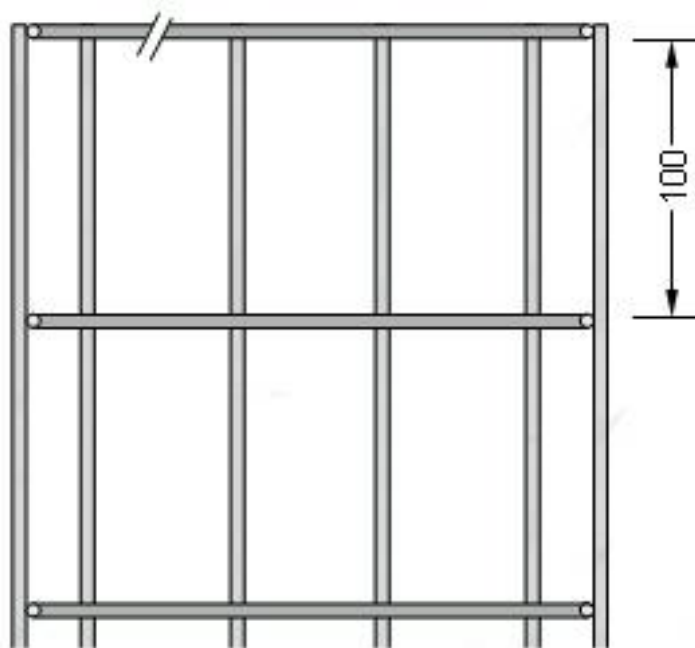

Datasheet

RS PRO Cable Basket Tray

Stock No: 221-6324

Technical Specifications:

To include attributes e.g. height, width, depth, color etc.

Stock No	Technical Specifications
2216323	Aisi 304 Stainless-steel wire-mess cabletray 30mm wing x100mm width
2216325	Aisi 304 Stainless-steel wire-mess cabletray 30mm wing x150mm width
2216324	Aisi 316 Stainless-steel wire-mess cabletray 30mm wing x100mm width
2216326	Aisi 304 Stainless-steel wire-mess cabletray 60mm wing x60mm width
2216327	Aisi 316 Stainless-steel wire-mess cabletray 60mm wing x60mm width

Dimensional line drawings

See enclosed datasheet

Dimensions & connections (see next page)

Quality Standards

Manufactured according to CEI 61537

General Dimensions Tray with 30mm wing size

Seccion bandejas / Cable tray sections:

General Dimensions Tray with 60mm wing size

Seccion bandeja / Cable tray secti