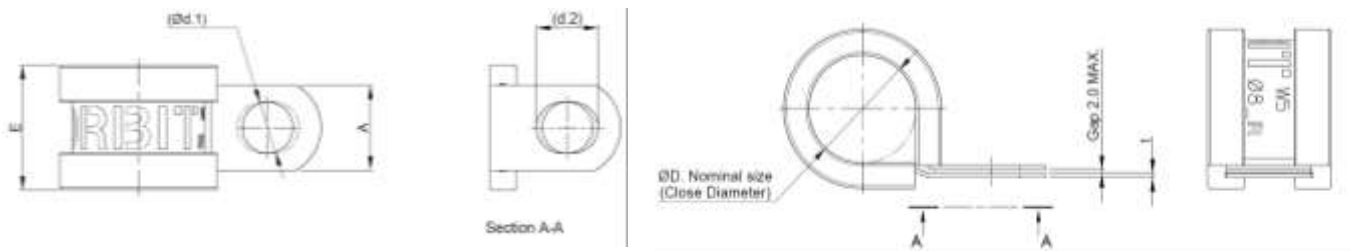

P-Clips Steel with EPDM Rubber

Product Description

RS Pro P-clip is one-piece clip made of 304 Stainless Steel material with EPDM rubber line. The EPDM rubber liner covers from clamp edge which it reduces vibration and provides a tight fit. P-Clip is used to lock cables, hoses, tubes, and pipe in place with one screw or bolt.

General Specifications

RS Stock No.	Description	Ranges Diameter		Nominal Diameter (ØD) mm.	DIAMENSION (mm)				
		mm	inch		A	E	t	Ød.1	d.2
2269011	RS PRO W4 Stainless Steel P-Clip, 5mm	4.5 - 6	11/64 - 15/64	5	12.7	17	0.7	M6 / 6.6	8.6
2269012	RS PRO W4 Stainless Steel P-Clip, 6mm	5.5 - 8	7/32 - 5/16	6					
2269013	RS PRO W4 Stainless Steel P-Clip, 8mm	7.5 - 10	19/64 - 25/64	8					
2269014	RS PRO W4 Stainless Steel P-Clip, 9mm	8.5 - 11	21/64 - 7/64	9					
2269016	RS PRO W4 Stainless Steel P-Clip, 10mm	9.5 - 12	3/8 - 15/32	10					
2269017	RS PRO W4 Stainless Steel P-Clip, 12mm	11.5 - 14	29/64 - 35/64	12					
2269018	RS PRO W4 Stainless Steel P-Clip, 13mm	12.5 - 15	31/64 - 19/32	13					
2269019	RS PRO W4 Stainless Steel P-Clip, 14mm	13.5 - 16	17/32 - 5/8	14					
2269020	RS PRO W4 Stainless Steel P-Clip, 15mm	14.5 - 17	37/64 - 43/64	15					
2269022	RS PRO W4 Stainless Steel P-Clip, 16mm	15.5 - 18	39/64 - 45/64	16					
2269023	RS PRO W4 Stainless Steel P-Clip, 17mm	16.5 - 19	21/32 - 3/4	17					
2269024	RS PRO W4 Stainless Steel P-Clip, 18mm	18 - 20	45/64 - 25/32	18					
2269025	RS PRO W4 Stainless Steel P-Clip, 19mm	18.5 - 21	47/64 - 53/64	19					