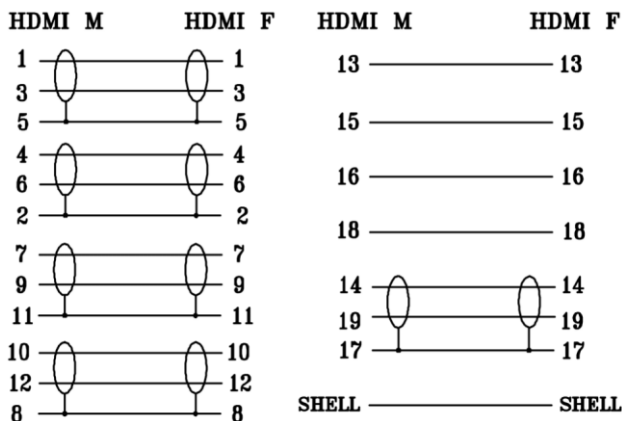

Datasheet

RS PRO 0.5mtr HDMI M-F High Speed with Ethernet Cable – Black – 5 Pack

Stock number: 2513252

EN

The RSPRO 0.5 metre male to female HDMI cable which has a black PVC jack and an outer diameter of 6mm. The connectors have a gold flash covering to prevent corrosion.

The connector hoods are also made of white PVC with a small foot print of 19.44mm wide and 11mm high, and have a strain relief to prevent the jacket splitting around the boot.

HDMI is possibly the most common display connection on the market which can be found on devices ranging from PC's, Bluray players, games consoles and more.

- HDMI CABLE V1.4 WIRE GAUGE:
30AWG COPPER [(30#*1P+D+FAM)*5P +30#*4C+AL+D+BLACK PVC6.0MM]
- HOOD: MOLDING TYPE,BLACK IN COLOR
- CABLE ELECTRICAL TEST:
100% OPEN SHORT & MISS WIRE TEST.
- PACKING: 1PC/POLYBAG