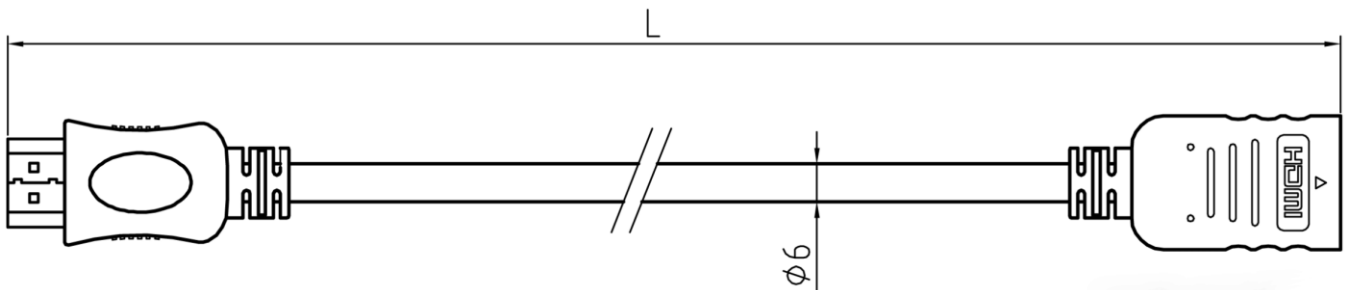

Datasheet

RS PRO 0.5mtr HDMI M-F High Speed with Ethernet Cable – Black – 5 Pack

Stock number: 2513252

EN

The RSPRO 0.5 metre male to female HDMI cable which has a black PVC jack and an outer diameter of 6mm. The connectors have a gold flash covering to prevent corrosion.

The connector hoods are also made of white PVC with a small foot print of 19.44mm wide and 11mm high, and have a strain relief to prevent the jacket splitting around the boot.

HDMI is possibly the most common display connection on the market which can be found on devices ranging from PC's, Bluray players, games consoles and more.

- HDMI CABLE V1.4 WIRE GAUGE:
30AWG COPPER [(30#*1P+D+FAM)*5P +30#*4C+AL+D+BLACK PVC6.0MM]
- HOOD: MOLDING TYPE,BLACK IN COLOR
- CABLE ELECTRICAL TEST:
100% OPEN SHORT & MISS WIRE TEST.
- PACKING: 1PC/POLYBAG