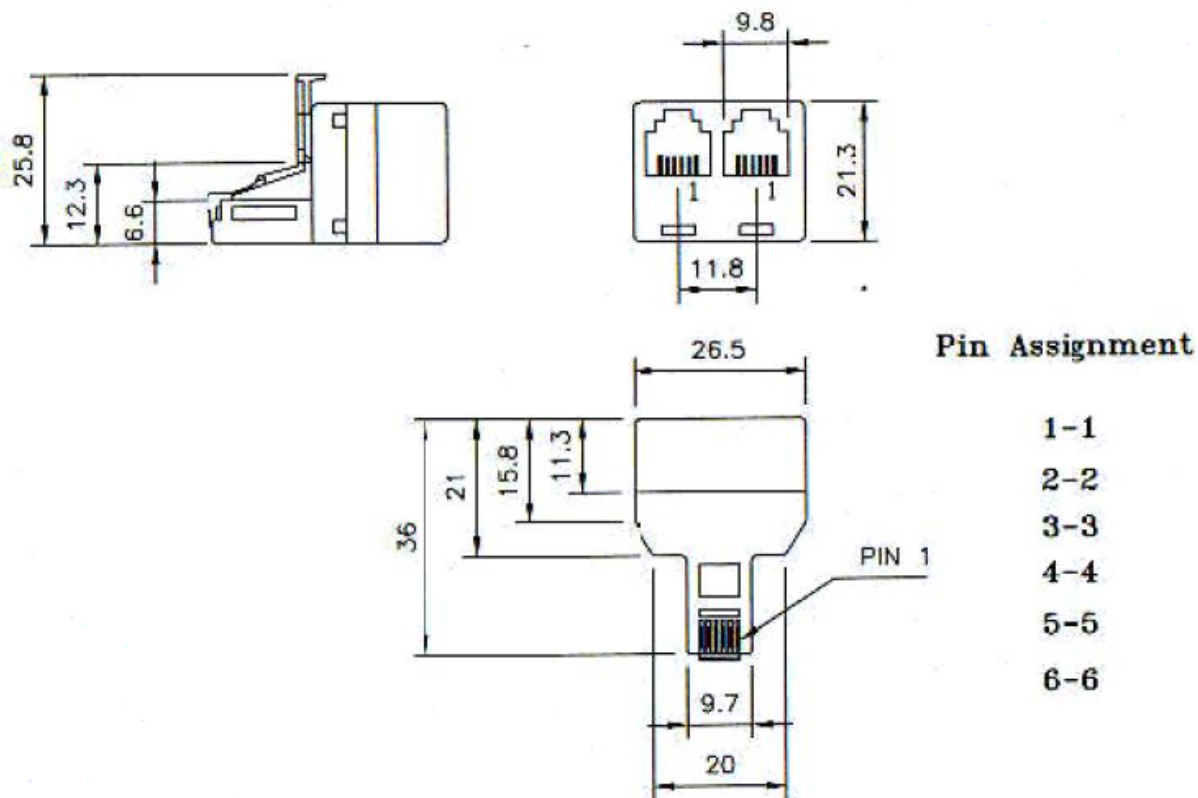

Datasheet

6 Way Male to 2 female RJ11 Adaptor

RS Stock number [186-3082](#)

Drawing (mm):

Specifications:

Housing:	ABS Resin UL94V-2
Colour:	Beige
Contacts:	Phosphor Bronze
Contact plating:	Gold over nickel