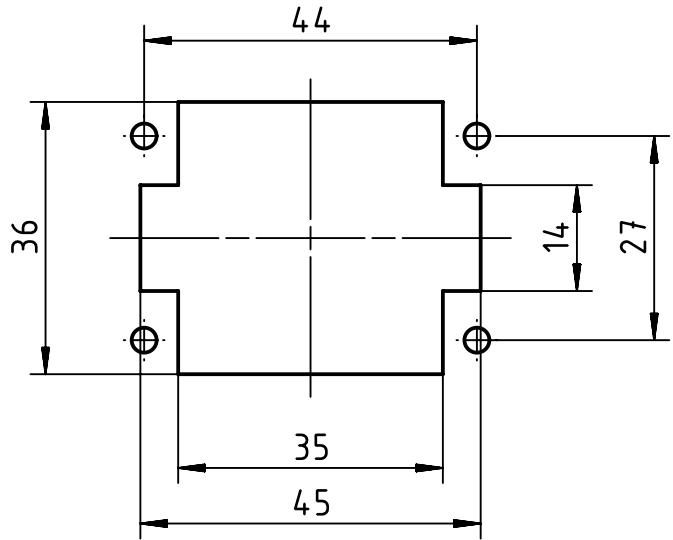

Panel cut out

	FREE SIZE TOL:			TITLE		REV.
				RS Pro 6E screw insert 6 contacts F		A
	DRAWN BY	Limei.L	2018.3.16	SIZE	PART NUMBER	SHEET
	CHECKED BY	Andy.Y	2018.3.16	A4	1715726	1 OF 1
APPROVED BY	Steven.W	2018.3.16	SCALE 1:1	MATERIAL:	UNIT: mm	