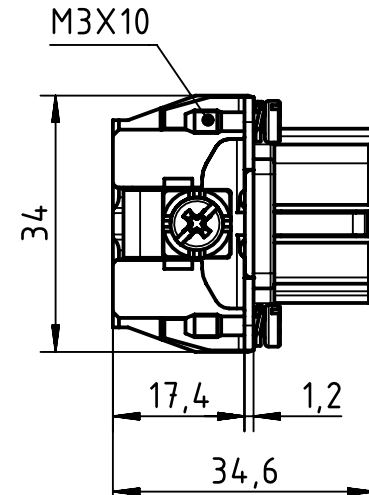

Panel cut out

	FREE SIZE TOL:			TITLE		REV.
				RS Pro 6E screw insert 6 contacts F		A
	DRAWN BY	Limei.L	2018.3.16	SIZE	PART NUMBER	SHEET
	CHECKED BY	Andy.Y	2018.3.16	A4	1715726	1 OF 1
APPROVED BY	Steven.W	2018.3.16	SCALE 1:1	MATERIAL:	UNIT: mm	