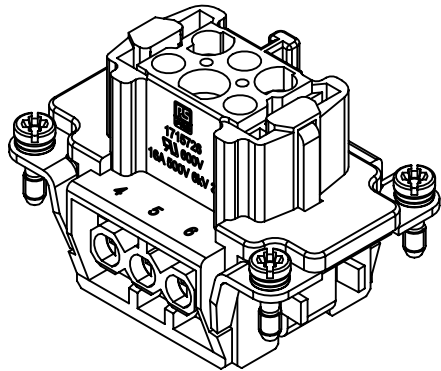

Panel cut out

	FREE SIZE TOL:			TITLE		REV.
				RS Pro 6E screw insert 6 contacts F		A
	DRAWN BY	Limei.L	2018.3.16	SIZE	PART NUMBER	SHEET
	CHECKED BY	Andy.Y	2018.3.16	A4	1715726	1 OF 1
APPROVED BY	Steven.W	2018.3.16	SCALE 1:1	MATERIAL:	UNIT: mm	