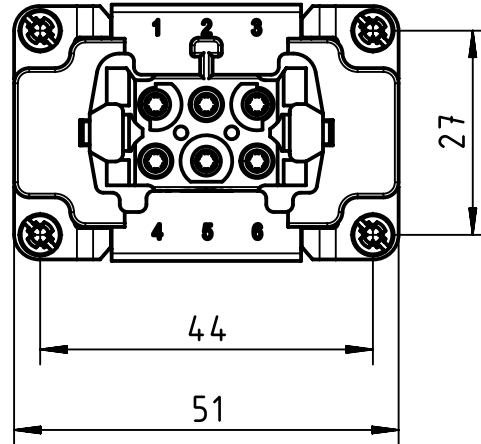

Panel cut out

	FREE SIZE TOL:			TITLE		REV.
				RS Pro 6E screw insert 6 contacts F		A
	DRAWN BY	Limei.L	2018.3.16	SIZE	PART NUMBER	SHEET
	CHECKED BY	Andy.Y	2018.3.16	A4	1715726	1 OF 1
APPROVED BY	Steven.W	2018.3.16	SCALE 1:1	MATERIAL:	UNIT: mm	