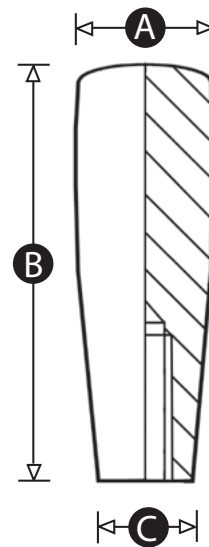

DataSheet

Female Thermoplastic Handle

Material

High impact resistant thermoplastic

Standard Colour

Black

Finish

Matt

Female Thread

Moulded

Part No.	A	B	C	Thread size
7027768	18	40	15	M6
7027762	28	90	22	M8