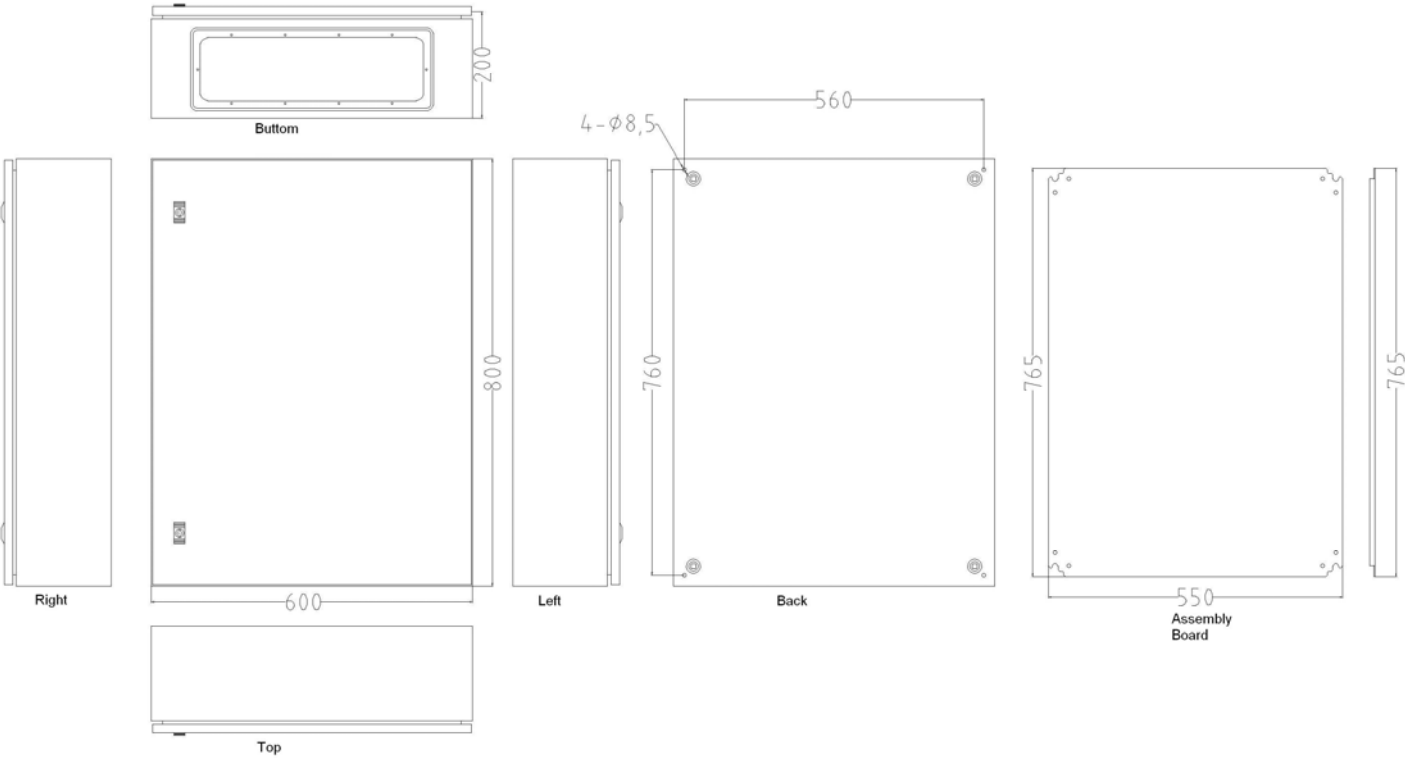

# Mild Steel IP66 Wall Box, 800x600x200mm

unit: +/-0.8mm