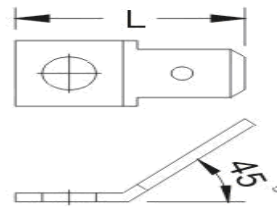

ENGLISH

Datasheet

RS Pro Male Terminals

Stock Number: 125-1987

ITEM NO.	NEMA TAB	DIMENSION inch(mm)			Q'TY BOX	
		STUD SIZE		W		L
125-1987	.032X.250	#10	5.3	0.315	0.689	1000
	0.8X6.35			8.0	17.5	

LT: Loose Piece, Tin Plated

Terminal Material: Brass