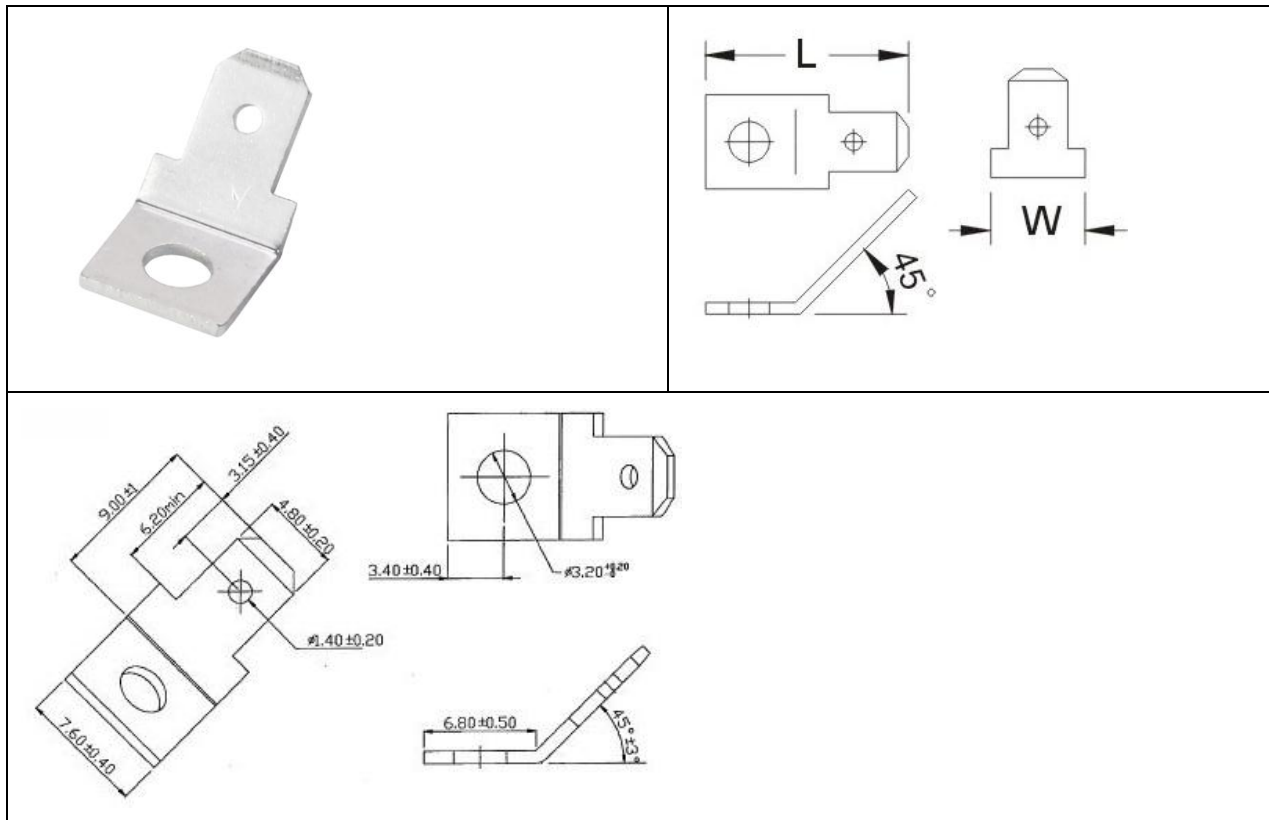

EN

Datasheet

RS PRO MALE TERMINALS

Stock number: 178-8403

TERMINAL MATERIAL: BRASS

TERMINAL THICKNESS: 0.8MM

TERMINAL SURFACE TREATMENT: TIN PLATED

STUD SIZE: 3.2MM

ITEM NO.	NEMA TAB	STUD SIZE d2	DIMENSION inch(mm)	
			W	L
178-8403	0.032X0.187 0.8X4.75	#4 3.2	0.299 7.6	0.61 15.5