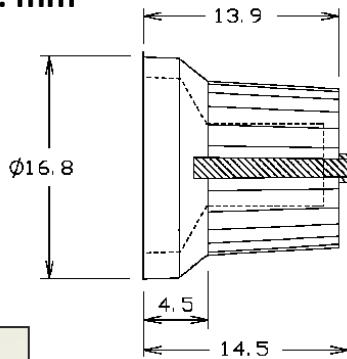

Datasheet

2 Colour Knobs

RS Stock number 777-7350

Unit: mm

RS 7777334

Knob black blue marker line 6mm splined

RS 7777356

Knob black blue marker line 6mm D

RS 7777338

Knob black green marker line 6mm splined

RS 7777350

Knob black green marker line 6mm D

RS 7777347

Knob black grey marker line 6mm splined

RS 7777369

Knob black grey marker line 6mm D

RS 7777340

Knob black red marker line 6mm splined

RS 7777362

Knob black red marker line 6mm D

RS 7777344

Knob black white marker line 6mm splined

RS 7777366

Knob black white marker line 6mm D

RS 7777353

Knob black yellow marker line 6mm splined

RS 7777375

Knob black yellow marker line 6mm D