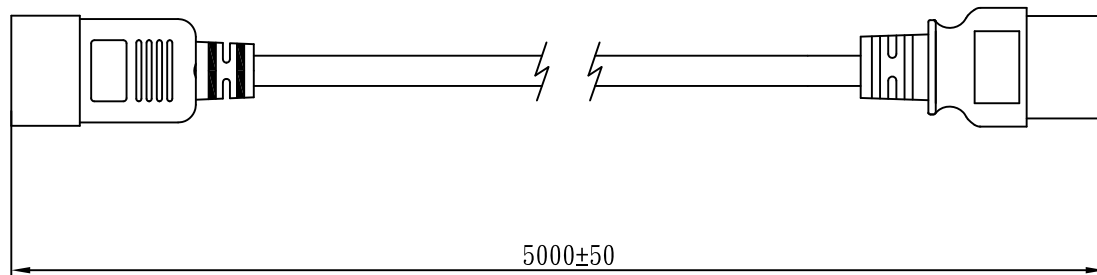

MARKING:

MARKING:

WIRING COLOR:

E: Yellow/Green  
N: Blue  
L: Brown

LENGTH ON CORD: (E06-14)

◁VDE▷ KEMA-KEUR  $\text{UL} \text{UL} \text{UL}$  ▷VDE▷ △ CEBEC 809 Ⓢ Ⓣ Ⓝ Ⓟ  
NF-USE 1346 IEMMEQU H05VV-F 3G 1.5mm<sup>2</sup> 300/500V -LF- CE

No	BOM ITEM	Q' TY	P/N
1	97606-1 TERMINAL	2 pcs	BBN97606
2	97607-1 TERMINAL	1 pcs	BBN97607
3	IS-018 INNER BODY(BLACK)	1 pcs	MP020S12
4	PVC 45P (SA87, IS-018)	30 g	RPP04512
5	98739PS-0 BLADE	3 pcs	BBP98739
6	IS-16 INNER BODY(BLACK)	1 set	MI016S12
7	PVC 45P (SA87, IS-16B)	30 g	RPP04512
8	PE TIE (BLACK, 8 inch)	1 pcs	KBB10008
9	PE BAG(140*350)	1 pcs	KPR14350
10	LABEL(45*25)	1 pcs	

NOTE:1. CORD 128  
2. CONTENT 1373361

CABLE	H05VV-F 3G 1.5 DENT PRINT CT-12(BLACK)			
PLUG	IS-018 + IS-16B	LENGTH	5000	UNIT mm
CLIENT	NAME	First connectivity	N/W	UNIT kg
	P/N	1373361	SG DWG	SR-172524-11 VER. A
	Design. by	楊 東 17.07.17		
	Review. by	楊望春 17.07.17		
	Approval. by	朱曉玲 17.07.17		
X8B JE3016 12 500 01				