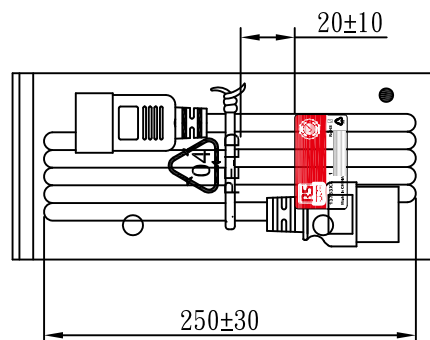

MARKING:

MARKING:

WIRING COLOR:

E: Yellow/Green  
N: Blue  
L: Brown

LENGTH ON CORD: (E06-14)

◁VDE▷ KEMA-KEUR  $\text{UL} \text{UL} \text{UL}$  ▷VDE▷ △ CEBEC 809 Ⓢ Ⓣ Ⓝ Ⓟ  
NF-USE 1346 IEMMEQU H05VV-F 3G 1.5mm<sup>2</sup> 300/500V -LF- CE

No	BOM ITEM	Q' TY	P/N
1	97606-1 TERMINAL	2 pcs	BBN97606
2	97607-1 TERMINAL	1 pcs	BBN97607
3	IS-018 INNER BODY(BLACK)	1 pcs	MP020S12
4	PVC 45P (SA87, IS-018)	30 g	RPP04512
5	98739PS-0 BLADE	3 pcs	BBP98739
6	IS-16 INNER BODY(BLACK)	1 set	MI016S12
7	PVC 45P (SA87, IS-16B)	30 g	RPP04512
8	PE TIE (BLACK, 8 inch)	1 pcs	KBB10008
9	PE BAG(140*350)	1 pcs	KPR14350
10	LABEL(45*25)	1 pcs	

NOTE:1. CORD 128  
2. CONTENT 1373361

CABLE	H05VV-F 3G 1.5 DENT PRINT CT-12(BLACK)			
PLUG	IS-018 + IS-16B	LENGTH	5000	UNIT mm
CLIENT	NAME	First connectivity	N/W	UNIT kg
	P/N	1373361	SG DWG	SR-172524-11 VER. A
	Design. by	楊 東 17.07.17		
	Review. by	楊望春 17.07.17		
	Approval. by	朱曉玲 17.07.17		
X8B JE3016 12 500 01				