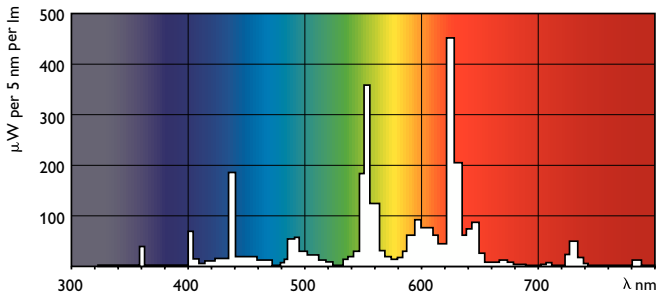

Product data

General Information		Controls and Dimming	
Cap-Base	G5 [G5]	Dimmable	No
Nominal lifetime	15,000 hour(s)		
Light Technical		Mechanical and Housing	
Color Code	830 [CCT of 3000K]	Bulb Shape	T5 [16 mm (T5)]
Luminous Flux	2,900 lm		
Color Designation	Warm White (WW)	Approval and Application	
Correlated Color Temperature (Nom)	3000 K	Mercury (Hg) Content (Nom)	2.0 mg
Luminous Efficacy (rated) (Nom)	94 lm/W	Energy Consumption kWh/1000 h	31 kWh
Color rendering index (CRI)	82		
Operating and Electrical		Product Data	
Power Consumption	27.8 W	Order product name	TL5 Essential 28W/830 1SL/40
Lamp Current (Nom)	0.170 A	Full product name	TL5 Essential 28W/830 1SL/40
		Full product code	871150057043755
		Order code	927926783058
		Material Nr. (12NC)	927926783058

Product	D (max)	A (max)	B (max)	B (min)	C (max)
TL5 Essential 28W/830 1SL/40	17.0 mm	1,149.0 mm	1,156.1 mm	1,153.7 mm	1,163.2 mm

Photometric data

Spectral Power Distribution Colour - TL5 Essential 28W/830 1SL/40