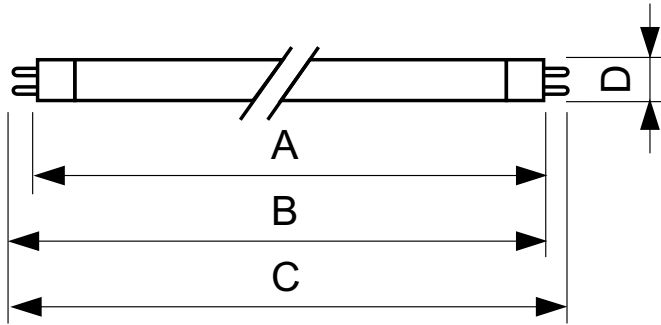

Product data

General Information		Controls and Dimming	
Cap-Base	G5 [G5]	Dimmable	No
Nominal lifetime	15,000 hour(s)		
Light Technical		Mechanical and Housing	
Color Code	830 [CCT of 3000K]	Bulb Shape	T5 [16 mm (T5)]
Luminous Flux	2,900 lm		
Color Designation	Warm White (WW)	Approval and Application	
Correlated Color Temperature (Nom)	3000 K	Mercury (Hg) Content (Nom)	2.0 mg
Luminous Efficacy (rated) (Nom)	94 lm/W	Energy Consumption kWh/1000 h	31 kWh
Color rendering index (CRI)	82		
Operating and Electrical		Product Data	
Power Consumption	27.8 W	Order product name	TL5 Essential 28W/830 1SL/40
Lamp Current (Nom)	0.170 A	Full product name	TL5 Essential 28W/830 1SL/40
		Full product code	871150057043755
		Order code	927926783058
		Material Nr. (12NC)	927926783058

Product	D (max)	A (max)	B (max)	B (min)	C (max)
TL5 Essential 28W/830 1SL/40	17.0 mm	1,149.0 mm	1,156.1 mm	1,153.7 mm	1,163.2 mm

Photometric data

Spectral Power Distribution Colour - TL5 Essential 28W/830 1SL/40