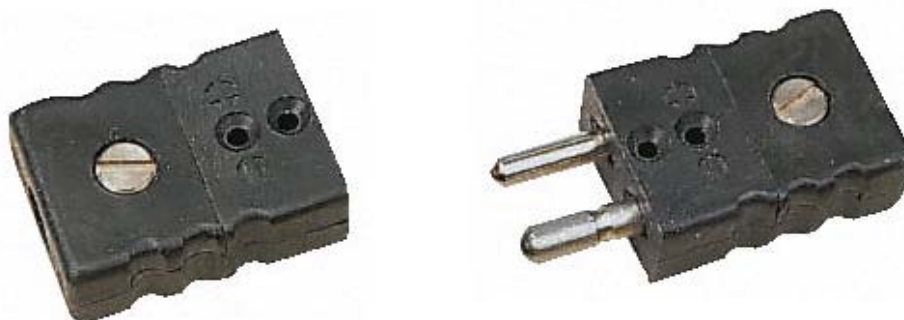

Data sheet CONNECTOR TC

RS Stock No. 547-7613

ENGLISH

THERMOCOUPLE CONNECTOR WITH SOLID PIN

MAXIMAL TEMPERATURE : 200°C

USE : Connector for thermocouple

COLORS : K : Green
J : Black

DIMENSION: Standard : L = 33.34 mm; l = 25.4 mm; E = 12.7 mm

Autre :

Type \	J	K
Male	547-7613	547-7584
Female	547-7691	547-7540