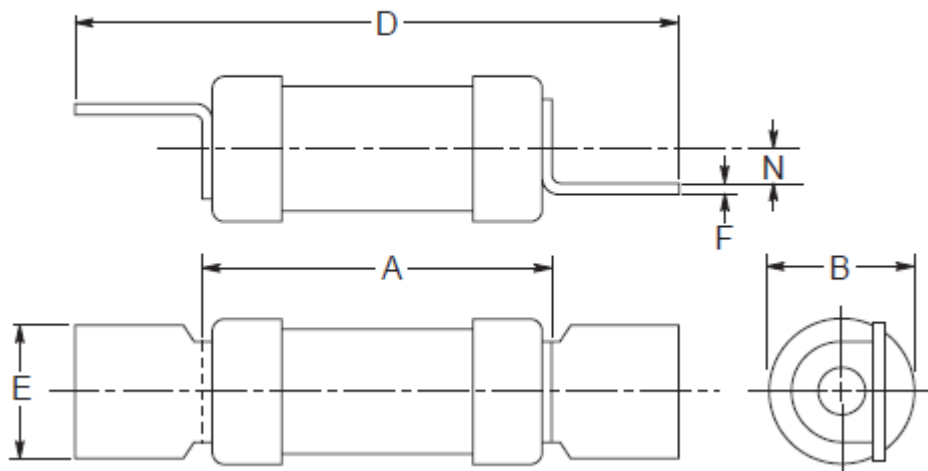

Datasheet

Industrial HRC Fuse

RS Stock number 521-2999

Dimensional Data:

Dimensions - mm

S/N	Amp Rating	Pre-arcing	Total @ 415V	Total @ 550V	Nom Watts Loss	Rated Voltage	A	B	D	E	F	N
5212977	50	2700	8700	-	3.9	415AC 250DC	35.5	17.5	67.0	15.0	1.2	3.5
5212999	63	5050	13.300	-	4.6	415AC 250DC	35.5	17.5	67.0	15.0	1.2	3.5

Time-Current Characteristic Curve (Full Size Curves Available)