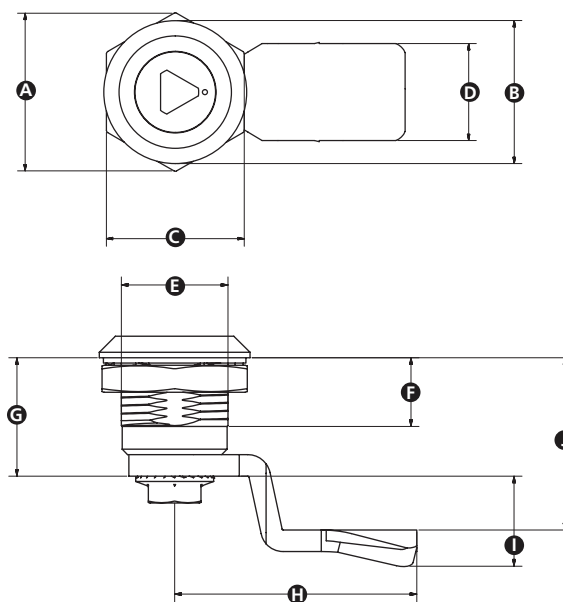

Datasheet

RS PRO Stainless steel 304 tri-lock camlock, 32mm grip

Stock number: 1929653

EN

- Stainless steel 90° cam action lock
- Tri-lock key available separately
- IP54: Dust protected / Protected against splashing water

Part no.	A	B	C	D	E	F	G	H	I	J	Key type
1929653	31	28	27	19	20	13	22	45	16	32	Tri-lock key